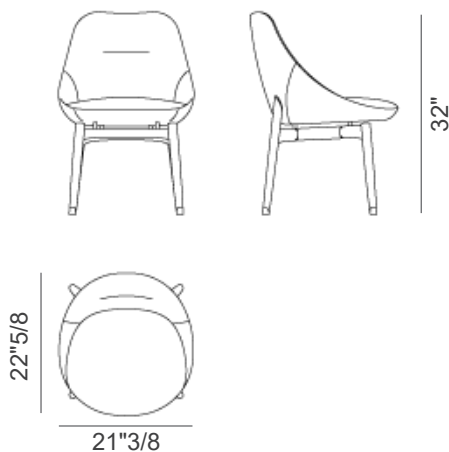

Royal

Description

The Royal Chair comes with the structure covered in leather and the seat cushion in fabric or leather. Legs in wood. Made in Italy.

Finishes & Materials

Structure: Fabric or leather.

Seat Cushion: Fabric or leather.

Legs: Wood.

Dimensions

Chair: 21"3/8W x 22"5/8D x 32"H

Armchair: 23"5/8W x 23"1/4D x 32"H

Chair

Armchair