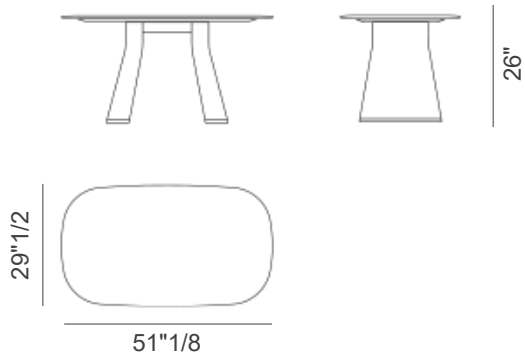

Talos

Description

The Talos coffee table comes with marble top and lacquered wooden base. Metal details. Made in Italy.

Finishes & Materials

Top: Marble.

Legs: Lacquered.

Details: Metal.

Dimensions

Rectangular: 51"1/8W x 29"1/2D x 26"H

Round: Ø47"1/4 x 26"H

Rectangular

Round