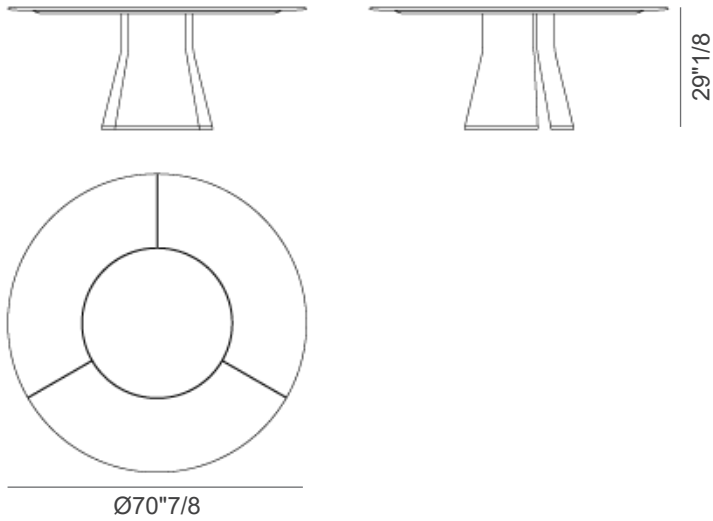

Talos

Description

The Talos Round Dining table comes with marble or wood top and lacquered wooden base. Made in Italy.

Finishes & Materials

Top & lazy susan: Marble or wood.

Legs: Lacquered.

Details: Metal.

Dimensions

Size A: Ø55"1/8 x 29"1/8H

Size B: Ø63" x 29"1/8H

Size C: Ø70"7/8 x 29"1/8H

Size D: Ø78"3/4 x 29"1/8H

Size A

Size B

Size C

Size D