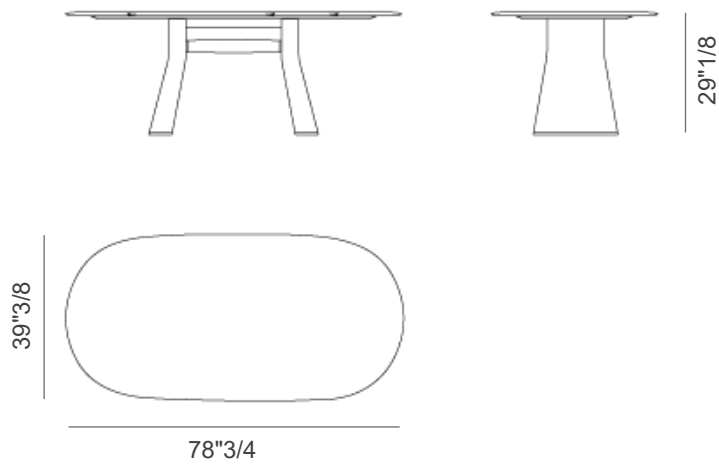

Talos

Description

The Talos Dining table comes with marble or wood top and lacquered wooden base. Metal details. Made in Italy.

Finishes & Materials

Top: Marble or wood.

Legs: Lacquered.

Details: Metal.

Dimensions

Size A: 78"3/4W x 39"3/8D x 29"1/8H

Size B: 86"5/8W x 43"1/4D x 29"1/8H

Size C: 94"1/2W x 47"1/4D x 29"1/8H

Size D: 106"1/4W x 51"1/8D x 29"1/8H

Size A

Size B

Size C

Size D