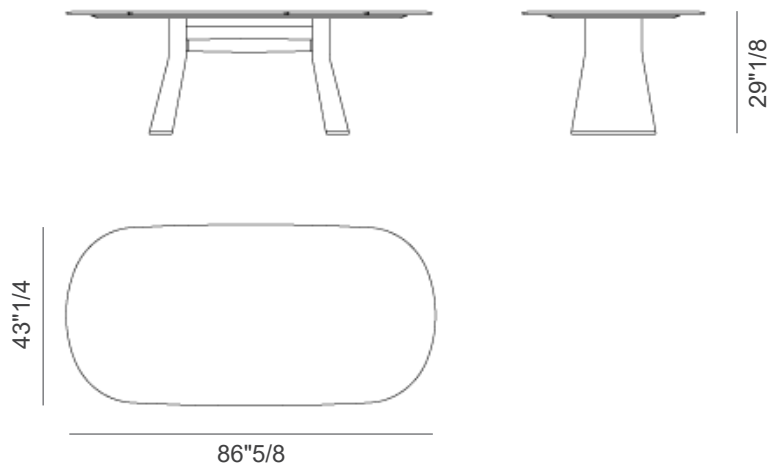

Talos

Description

The Talos Dining table comes with marble or wood top and lacquered wooden base. Metal details. Made in Italy.

Finishes & Materials

Top: Marble or wood.

Legs: Lacquered.

Details: Metal.

Dimensions

Size A: 78"3/4W x 39"3/8D x 29"1/8H

Size B: 86"5/8W x 43"1/4D x 29"1/8H

Size C: 94"1/2W x 47"1/4D x 29"1/8H

Size D: 106"1/4W x 51"1/8D x 29"1/8H

Size A

Size B

Size C

Size D