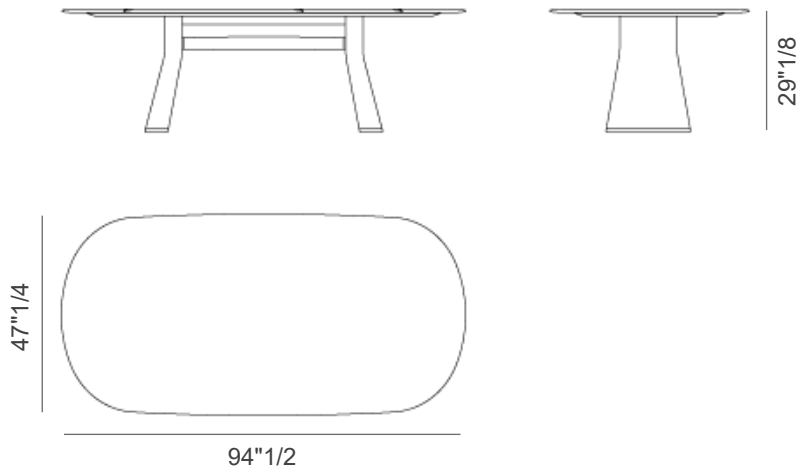

Talos

Description

The Talos Dining table comes with marble or wood top and lacquered wooden base. Metal details. Made in Italy.

Finishes & Materials

Top: Marble or wood.

Legs: Lacquered.

Details: Metal.

Dimensions

Size A: 78"3/4W x 39"3/8D x 29"1/8H

Size B: 86"5/8W x 43"1/4D x 29"1/8H

Size C: 94"1/2W x 47"1/4D x 29"1/8H

Size D: 106"1/4W x 51"1/8D x 29"1/8H

Size A

Size B

Size C

Size D