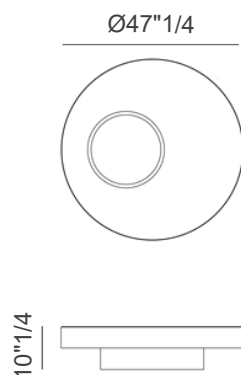

Willy

Description

The Willy coffee table comes with shiny steel structure and the top in marble or lacquered. Made in Italy.

Finishes & Materials

Top: Marble or lacquered.

Structure: Steel.

Dimensions

Size A: Ø47"1/4 x 10"1/4H

Size B: Ø59" x 10"1/4H

Size A

Size B