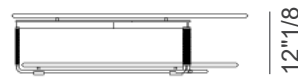

York

Description

The York Coffee table comes with marble top, wooden lower top and metal structure with leather inserts. Made in Italy.

Finishes & Materials

Top: Marble.

Lower Top: Wood.

Structure: Metal.

Insert: Saddle Leather.

Dimensions

Round Size A: $\text{Ø}35\frac{3}{8}$ x $12\frac{1}{8}$ H

Round Size B: $\text{Ø}47\frac{1}{4}$ x $12\frac{1}{8}$ H

Oval Size A: $56\frac{5}{8}$ W x $29\frac{1}{8}$ D x $12\frac{1}{8}$ H

Oval Size B: $64\frac{5}{8}$ W x $29\frac{1}{8}$ D x $12\frac{1}{8}$ H

Round Size A

$\text{Ø}35\frac{3}{8}$

Round Size B

$\text{Ø}47\frac{1}{4}$

Oval Size A

$56\frac{5}{8}$

Oval Size B

$64\frac{5}{8}$