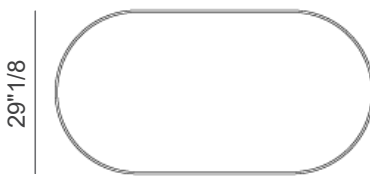

York

Description

The York Coffee table comes with marble top, wooden lower top and metal structure with leather inserts. Made in Italy.

Finishes & Materials

Top: Marble.

Lower Top: Wood.

Structure: Metal.

Insert: Saddle Leather.

Dimensions

Round Size A: $\text{Ø}35\frac{3}{8}$ x $12\frac{1}{8}$ H

Round Size B: $\text{Ø}47\frac{1}{4}$ x $12\frac{1}{8}$ H

Oval Size A: $56\frac{5}{8}$ W x $29\frac{1}{8}$ D x $12\frac{1}{8}$ H

Oval Size B: $64\frac{5}{8}$ W x $29\frac{1}{8}$ D x $12\frac{1}{8}$ H

Round Size A

$\text{Ø}35\frac{3}{8}$

Round Size B

$\text{Ø}47\frac{1}{4}$

Oval Size A

$56\frac{5}{8}$

Oval Size B

$64\frac{5}{8}$