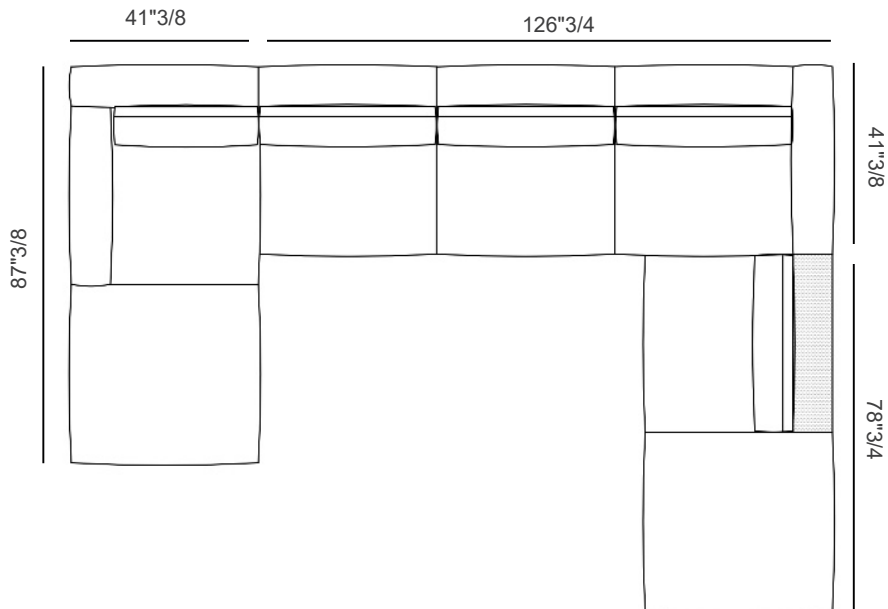

Comp. F

ASSO00CH222SX
ASSO00DI322DX
ASSO00PE200DX
ASSO00LIBR100