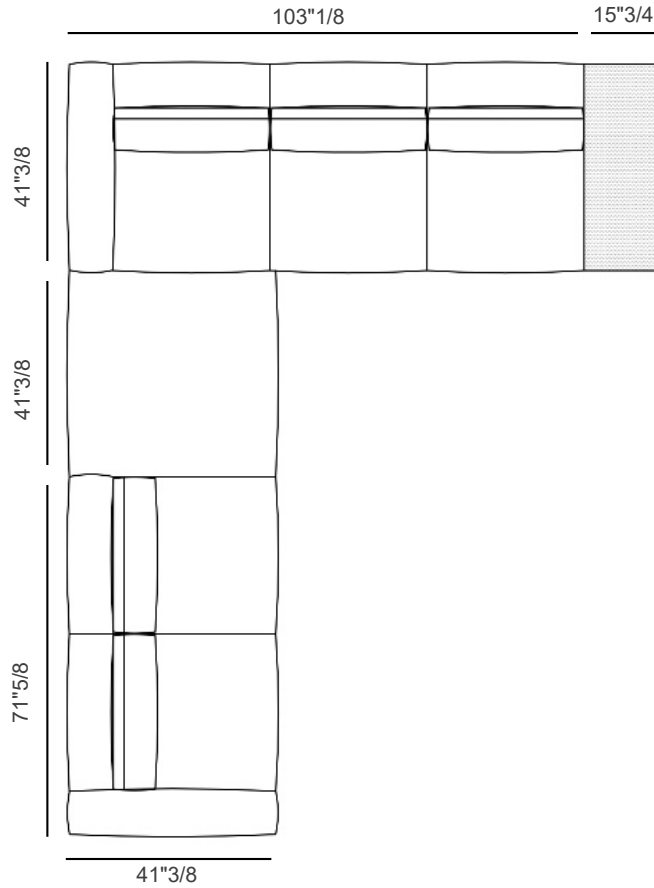

Comp. G
ASSO00DI262SX
ASSO00POUF100
ASSO00DI182SX
ASSO00TAVO040