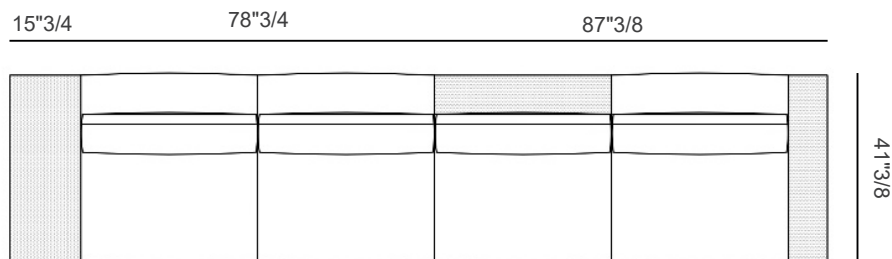

Finishes and materials

Cover: Fabric or leather.

Dimensions

Comp. A: 181"7/8W x 41"3/8D x 33"7/8H

Comp. B: 159"3/8W x 71"5/8D x 33"7/8H

Comp. C: 113"W x 103"1/4D x 33"7/8H

Comp. D: 109"3/8W x 95"5/8D x 33"7/8H

SH: 17"3/8

Comp. E: 181"7/8W x 128"3/4D x 33"7/8H

Comp. F: 168"1/8W x 120"D x 33"7/8H

Comp. G: 118"7/8W x 154"3/8D x 33"7/8H

Comp. H: 87"7/8W x 41"3/8D x 33"7/8H

Comp. A

ASSO00DI222DX
ASSO00LIBR105
ASSO00LIBR100
ASSO00DI200SB
ASSO00TAVO040