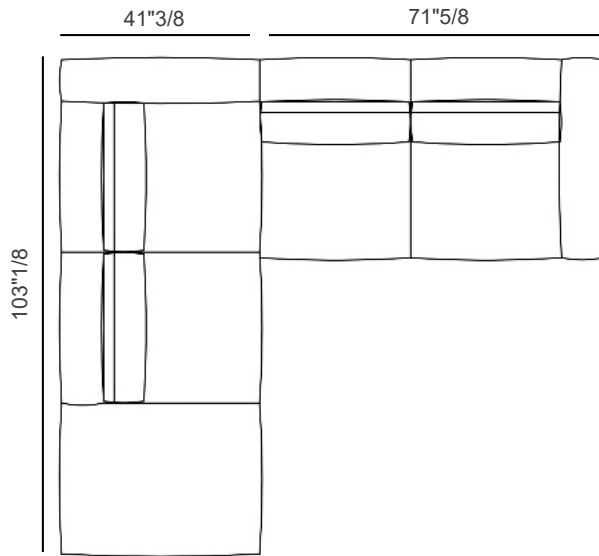

Comp. C
ASSO00DI182DX
ASSO00CH262SX