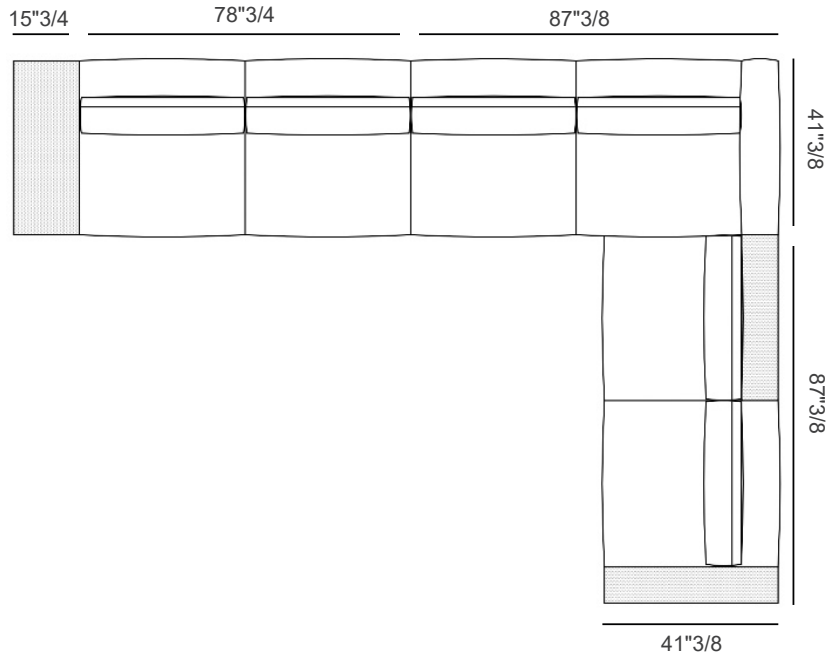

Comp. E

ASSO00DI200SB
ASSO00DI222DX X 2
ASSO00LIBR100
ASSO00LIBR105
ASSO00TAVO040