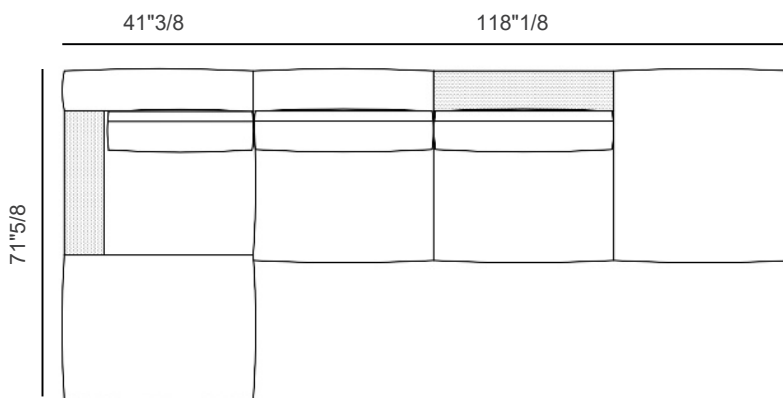

Comp. B

ASSO00PE300DX
ASSO00LIBR100
ASSO00CH182SX
ASSO00LIBR080