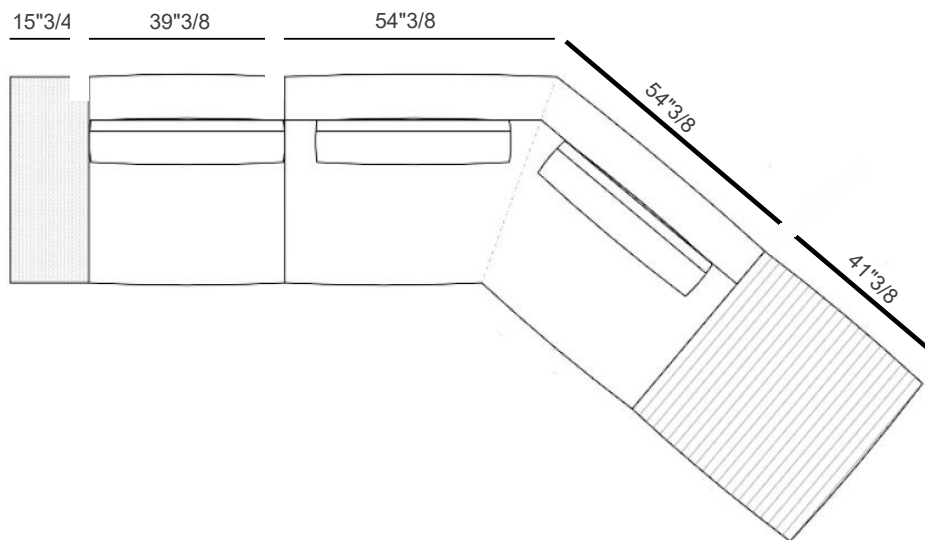

Comp. D
ASSO00PO122SX
ASSO00CEAN100
ASSO00POUFTRA
ASSO00TAVO040