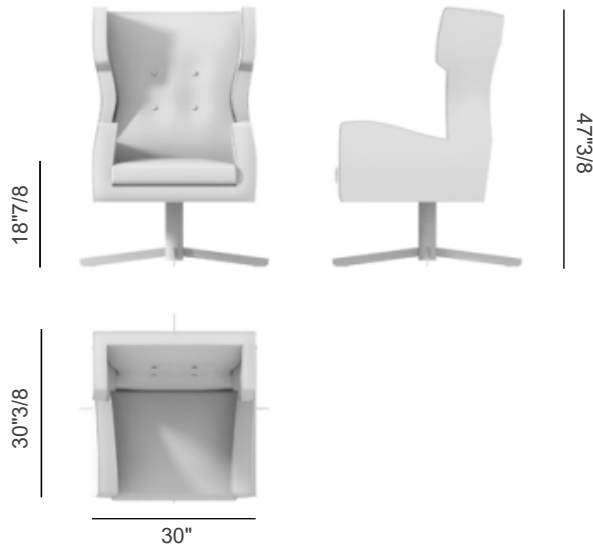

Dimensions

30"W x 30"3/8D x 47"3/8H

AH: 18"7/8

Swivel Base