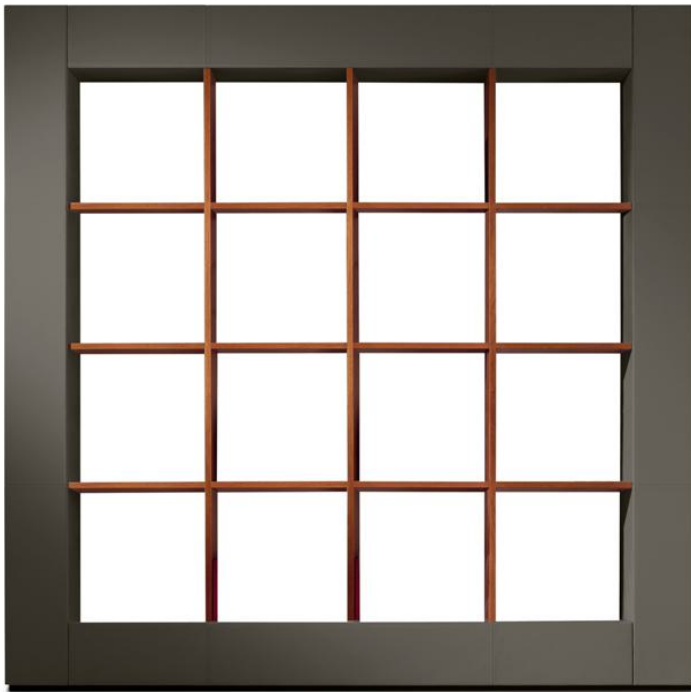

Loop

Design: Pierluigi Molinari

Description

The Loop bookcase perimeter frame comes in black melamine panel completely covered in saddle leather. The shelves and shoulders are in particle board panel veneered in striped black walnut.

Dimensions

85"7/8W x 12"5/8D x 86"5/8H

Finishes & Materials

Structure cover: Leather.

Shelves: Wood.