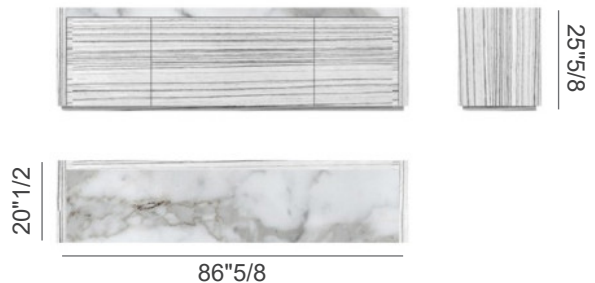

### *Description*

This collection deliberately characterized by simple volume and essential lines realized through sophisticated materials and manufacturing includes a series of furnishing elements (low cabinet, writing desk and mirror) in flamed black walnut wood with matt finishing that brings richness and particular elegance both visually and to the touch. Particularity of the collection is the marble Emperador Light with brushed satin finishing that at the light produces an exceptional matter and tridimensional effect.

### *Dimensions*

86"5/8W x 20"1/2D x 25"5/8H