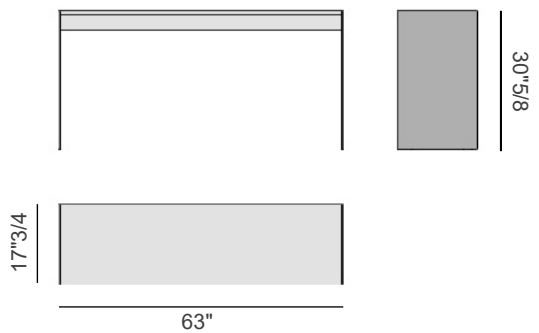

Dimensions

Size A: 55"1/8W x 17"3/4D x 30"5/8H

Size B: 63"W x 17"3/4D x 30"5/8H

Size C: 70"7/8W x 17"3/4D x 30"5/8H

A

B

C