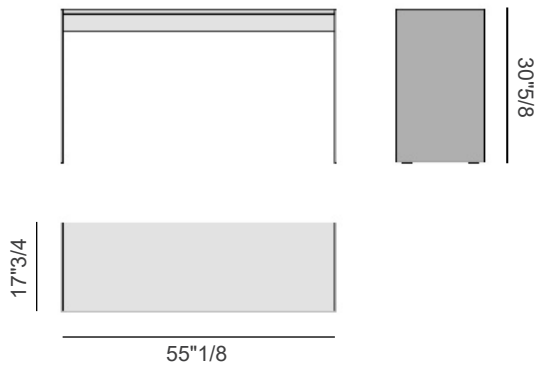

Finishes and materials

Top: Wood, lacquered or leather

Legs: Metal.

Dimensions

Size A: 55"1/8W x 17"3/4D x 30"5/8H

Size B: 63"W x 17"3/4D x 30"5/8H

Size C: 70"7/8W x 17"3/4D x 30"5/8H

A