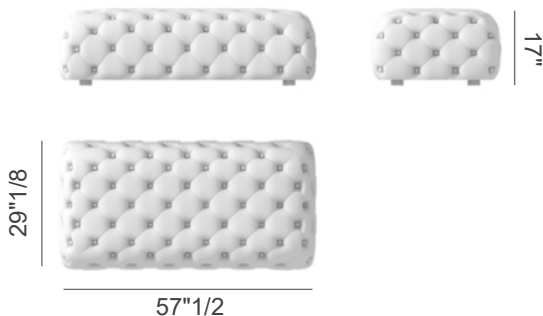

## *Description*

Tudor, whose name already evokes British atmospheres, is a rigorous line of sofas, armchair, pouf and beds, with a timeless style; it is in fact the perfect combination between the classicism of structured and elegant shapes and contemporary design oriented towards maximum comfort, obtained thanks to a revisitation of the capitonné workmanship. The large size of the lozenges, the soft padding and the lower tension of the covering allow greater comfort, far from the traditional rigidity typical of similar models of the past.

## *Finishes & Materials*

**Cover:** Fabric or leather.

## *Dimensions*

**Bench:** 57"1/2W x 29"1/8D x 17"H

**Ottoman:** 48"W x 48"D x 17"H