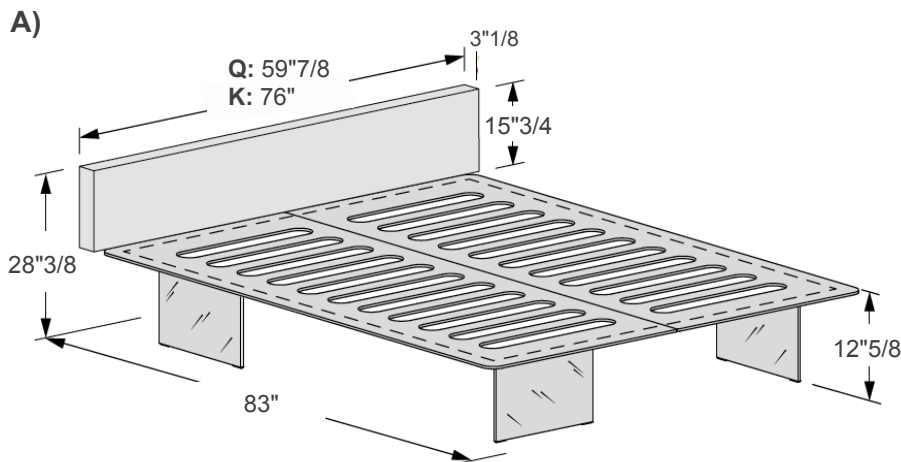

Air

Dimensions

Queen: To fit American Queen size mattress 59"7/8W x 80"D.

King: To fit American King size mattress 76"W x 80"D.

Mattress-length headboard

A) Queen: 59"7/8W x 83"D x 28"3/8H

King: 76"W x 83"D x 28"3/8H

B) Queen: 59"7/8W x 83"D x 34"5/8H

King: 76"W x 83"D x 34"5/8H

C) Queen: 59"7/8W x 83"D x 42"1/8H

King: 76"W x 83"D x 42"1/8H

Floor-length headboard

D) Queen: 119"1/4W x 83"D x 32"1/4H

King: 131"W x 83"D x 32"1/4H

Mattress-length one-piece headboard with 2-cushion effect also finished on the back

E) Queen: 67"3/4W x 87"3/4D x 34"5/8H

King: 83"7/8W x 87"3/4D x 34"5/8H

F) Queen: 67"3/4W x 87"3/4D x 42"1/8H

King: 83"7/8W x 87"3/4D x 42"1/8H