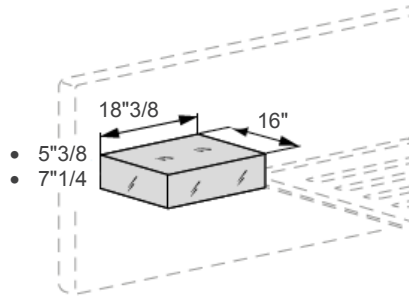

18"1/8W x 10"7/8D x 3/8"H

*Available only for "D" size.

Optional Materia bedside table with drawer

-18"3/8W x 16"D x 5"3/8H

-18"3/8W x 16"D x 7"1/4H

*Available only for "D" size.

Optional lighting under bed