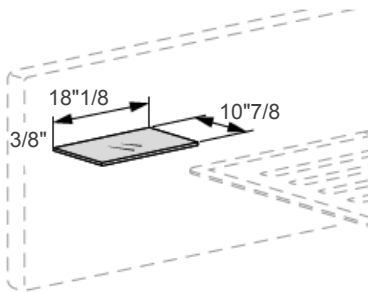

E) Queen: 67"3/4W x 87"3/4D x 34"5/8H

King: 83"7/8W x 87"3/4D x 34"5/8H

F) Queen: 67"3/4W x 87"3/4D x 42"1/8H

King: 83"7/8W x 87"3/4D x 42"1/8H

Air

C)

D)

Air

E)

F)

Headboard detail of sizes:
"A", "B" and "C"

Headboard detail of size:
"D"

Headboard detail of sizes:
"E" and "F"

Air

Optional accessories

Optional glass shelf

18"1/8W x 10"7/8D x 3/8"H

*Available only for "D" size.

Optional Materia bedside table with drawer

-18"3/8W x 16"D x 5"3/8H

-18"3/8W x 16"D x 7"1/4H

*Available only for "D" size.

Optional lighting under bed