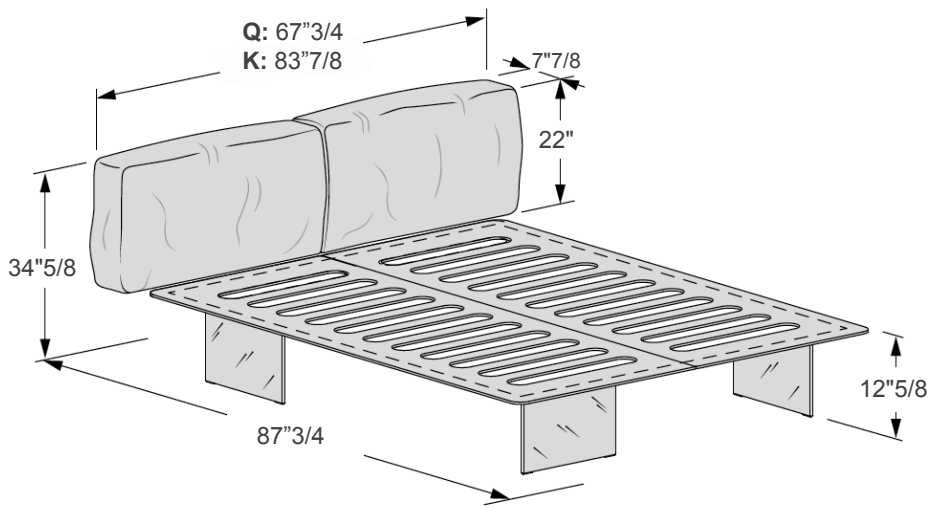

E) Queen: 67"3/4W x 87"3/4D x 34"5/8H

King: 83"7/8W x 87"3/4D x 34"5/8H

F) Queen: 67"3/4W x 87"3/4D x 42"1/8H

King: 83"7/8W x 87"3/4D x 42"1/8H

Air

C)

D)

Air

E)

F)

Headboard detail of sizes:
"A", "B" and "C"

Headboard detail of size:
"D"

Headboard detail of sizes:
"E" and "F"

Air

Optional accessories

Optional glass shelf