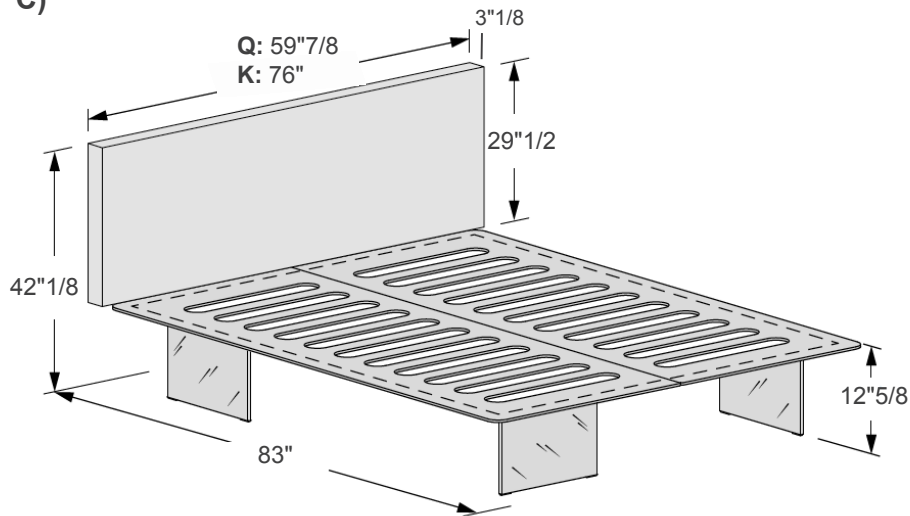

E) Queen: 67"3/4W x 87"3/4D x 34"5/8H

King: 83"7/8W x 87"3/4D x 34"5/8H

F) Queen: 67"3/4W x 87"3/4D x 42"1/8H

King: 83"7/8W x 87"3/4D x 42"1/8H

Air

C)

D)

Air

E)

F)

Headboard detail of sizes:
"A", "B" and "C"

Headboard detail of size:
"D"

Headboard detail of sizes:
"E" and "F"

Air

Optional accessories

Optional glass shelf