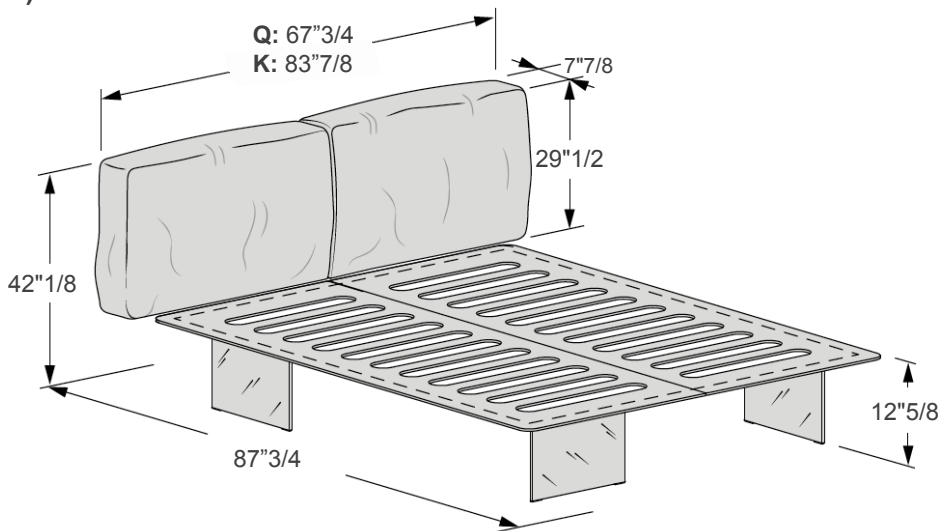

E) Queen: 67"3/4W x 87"3/4D x 34"5/8H

King: 83"7/8W x 87"3/4D x 34"5/8H

F) Queen: 67"3/4W x 87"3/4D x 42"1/8H

King: 83"7/8W x 87"3/4D x 42"1/8H

Air

C)

D)

Air

E)

F)

Headboard detail of sizes:
"A", "B" and "C"

Headboard detail of size:
"D"

Headboard detail of sizes:
"E" and "F"

Air

Optional accessories

Optional glass shelf

18"1/8W x 10"7/8D x 3/8"H

*Available only for "D" size.

Optional Materia bedside table with drawer

-18"3/8W x 16"D x 5"3/8H

-18"3/8W x 16"D x 7"1/4H

*Available only for "D" size.

Optional lighting under bed