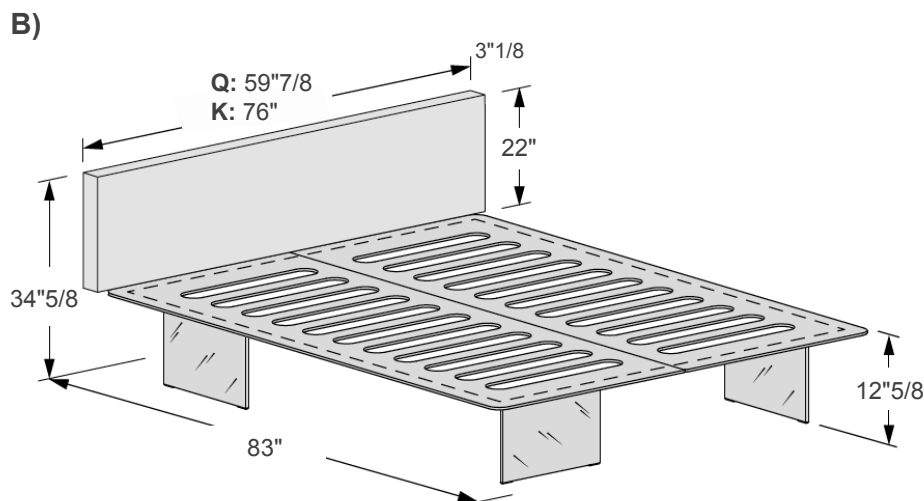

Air

Dimensions

Queen: To fit American Queen size mattress 59"7/8W x 80"D.

King: To fit American King size mattress 76"W x 80"D.

Mattress-length headboard

A) Queen: 59"7/8W x 83"D x 28"3/8H

King: 76"W x 83"D x 28"3/8H

B) Queen: 59"7/8W x 83"D x 34"5/8H

King: 76"W x 83"D x 34"5/8H

C) Queen: 59"7/8W x 83"D x 42"1/8H

King: 76"W x 83"D x 42"1/8H

Floor-length headboard

D) Queen: 119"1/4W x 83"D x 32"1/4H

King: 131"W x 83"D x 32"1/4H

Mattress-length one-piece headboard with 2-cushion effect also finished on the back

E) Queen: 67"3/4W x 87"3/4D x 34"5/8H

King: 83"7/8W x 87"3/4D x 34"5/8H

F) Queen: 67"3/4W x 87"3/4D x 42"1/8H

King: 83"7/8W x 87"3/4D x 42"1/8H