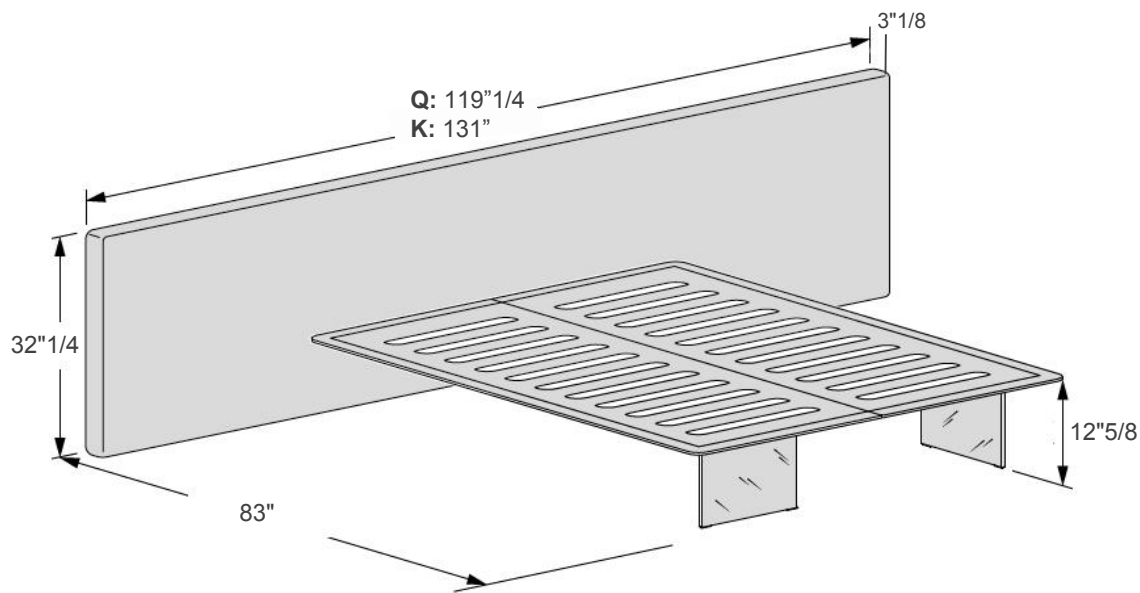

E) Queen: 67"3/4W x 87"3/4D x 34"5/8H

King: 83"7/8W x 87"3/4D x 34"5/8H

F) Queen: 67"3/4W x 87"3/4D x 42"1/8H

King: 83"7/8W x 87"3/4D x 42"1/8H

Air

C)

D)

Air

E)

F)

Headboard detail of sizes:
"A", "B" and "C"

Headboard detail of size:
"D"

Headboard detail of sizes:
"E" and "F"

Air

Optional accessories

Optional glass shelf

18"1/8W x 10"7/8D x 3/8"H

*Available only for "D" size.

Optional Materia bedside table with drawer

-18"3/8W x 16"D x 5"3/8H

-18"3/8W x 16"D x 7"1/4H

*Available only for "D" size.

Optional lighting under bed