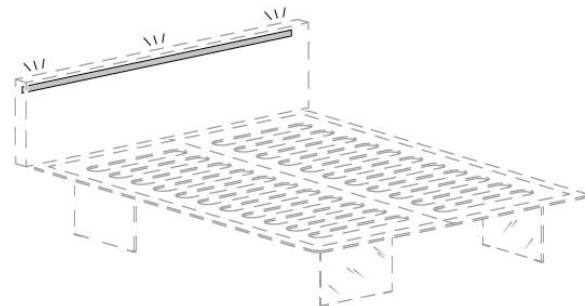

Optional headboard lighting
LED lighting 3.000°K - Power unit not included.
Not available for beds in the middle of the room.
LED support 3/4" thick.
A power unit of 80W with 110V can be added.