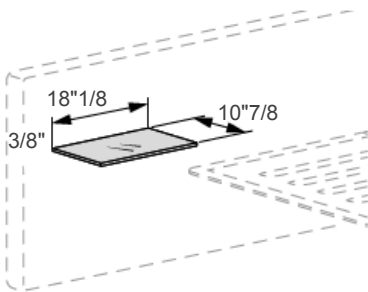

Air

Dimensions

Queen: To fit American Queen size mattress 59"7/8W x 80"D.

King: To fit American King size mattress 76"W x 80"D.

A) Queen: 119"1/4W x 83"D x 32"1/4H

King: 131"W x 83"D x 32"1/4H

B) Queen: 115"7/8W x 83"D x 32"1/4H

King: 123"5/8"W x 83"D x 32"1/4H

C) Queen: 103"W x 83"D x 32"1/4H

King: 115"7/8"W x 83"D x 32"1/4H

D) Queen: 72"3/8W x 83"D x 32"1/4H

King: 87"W x 83"D x 32"1/4H

Air

Air

Optional accessories

Optional glass shelf
 18"1/8W x 10"7/8D x 3/8"H
 *Not available for "D" size.

Optional fabric-covered shelf
 14"1/2W x 10"7/8D x 14"1/2H
 *Not available for "D" size.

Optional Materia bedside table with drawer
 -18"3/8W x 16"D x 5"3/8H
 -18"3/8W x 16"D x 7"1/4H
 *Not available for "D" size.