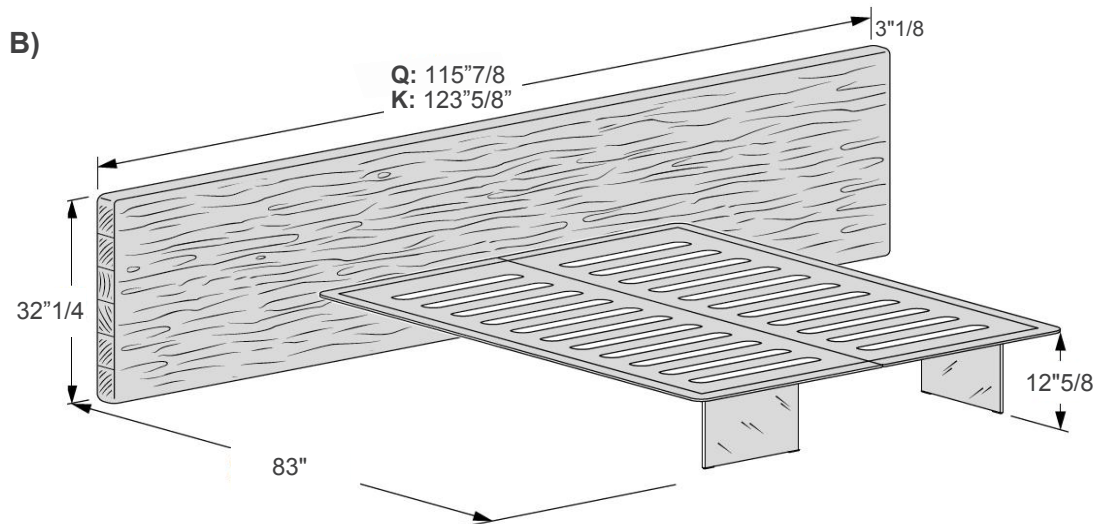

Air

Dimensions

Queen: To fit American Queen size mattress 59"7/8W x 80"D.

King: To fit American King size mattress 76"W x 80"D.

A) Queen: 119"1/4W x 83"D x 32"1/4H

King: 131"W x 83"D x 32"1/4H

B) Queen: 115"7/8W x 83"D x 32"1/4H

King: 123"5/8"W x 83"D x 32"1/4H

C) Queen: 103"W x 83"D x 32"1/4H

King: 115"7/8"W x 83"D x 32"1/4H

D) Queen: 72"3/8W x 83"D x 32"1/4H

King: 87"W x 83"D x 32"1/4H

Air

Air

Optional accessories

Optional glass shelf
 18"1/8W x 10"7/8D x 3/8"H
 *Not available for "D" size.

Optional fabric-covered shelf
 14"1/2W x 10"7/8D x 14"1/2H
 *Not available for "D" size.

Optional Materia bedside table with drawer
 -18"3/8W x 16"D x 5"3/8H
 -18"3/8W x 16"D x 7"1/4H
 *Not available for "D" size.