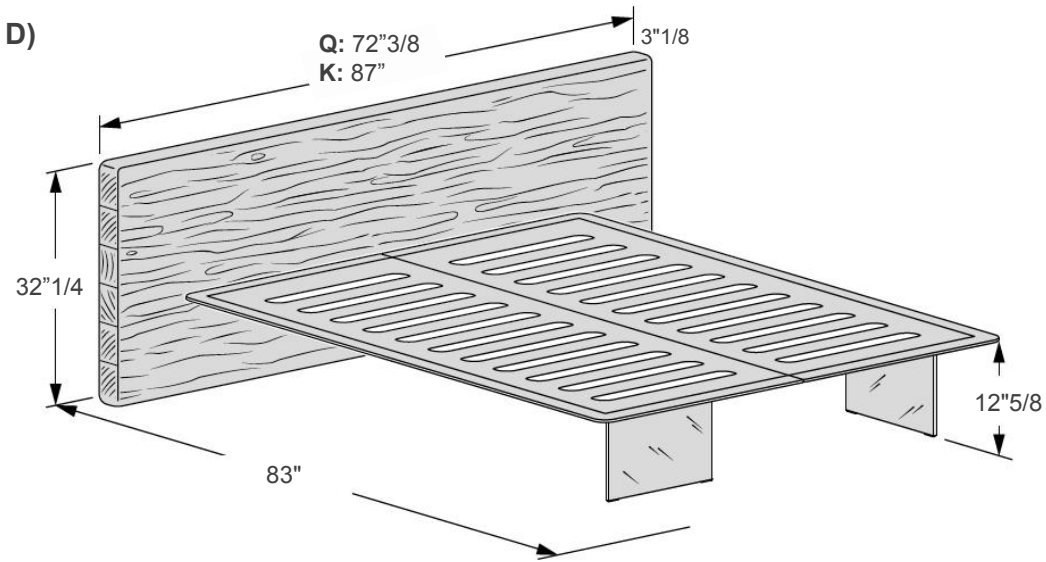

Air

Dimensions

Queen: To fit American Queen size mattress 59"7/8W x 80"D.

King: To fit American King size mattress 76"W x 80"D.

A) Queen: 119"1/4W x 83"D x 32"1/4H

King: 131"W x 83"D x 32"1/4H

B) Queen: 115"7/8W x 83"D x 32"1/4H

King: 123"5/8"W x 83"D x 32"1/4H

C) Queen: 103"W x 83"D x 32"1/4H

King: 115"7/8"W x 83"D x 32"1/4H

D) Queen: 72"3/8W x 83"D x 32"1/4H

King: 87"W x 83"D x 32"1/4H

Air

Air

Optional accessories

Optional glass shelf
 18"1/8W x 10"7/8D x 3/8"H
 *Not available for "D" size.

Optional fabric-covered shelf
 14"1/2W x 10"7/8D x 14"1/2H
 *Not available for "D" size.

Optional Materia bedside table with drawer
 -18"3/8W x 16"D x 5"3/8H
 -18"3/8W x 16"D x 7"1/4H
 *Not available for "D" size.