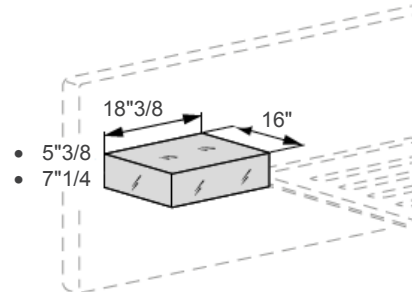

Air

Dimensions

Queen: To fit American Queen size mattress 59"7/8W x 80"D.

King: To fit American King size mattress 76"W x 80"D.

A) Queen: 119"1/4W x 83"D x 32"1/4H

King: 131"W x 83"D x 32"1/4H

B) Queen: 115"7/8W x 83"D x 32"1/4H

King: 123"5/8"W x 83"D x 32"1/4H

C) Queen: 103"W x 83"D x 32"1/4H

King: 115"7/8"W x 83"D x 32"1/4H

D) Queen: 72"3/8W x 83"D x 32"1/4H

King: 87"W x 83"D x 32"1/4H

Air

Air

Optional accessories

Optional glass shelf
 18"1/8W x 10"7/8D x 3/8"H
 *Not available for "D" size.

Optional fabric-covered shelf
 14"1/2W x 10"7/8D x 14"1/2H
 *Not available for "D" size.

Optional Materia bedside table with drawer
 -18"3/8W x 16"D x 5"3/8H
 -18"3/8W x 16"D x 7"1/4H
 *Not available for "D" size.