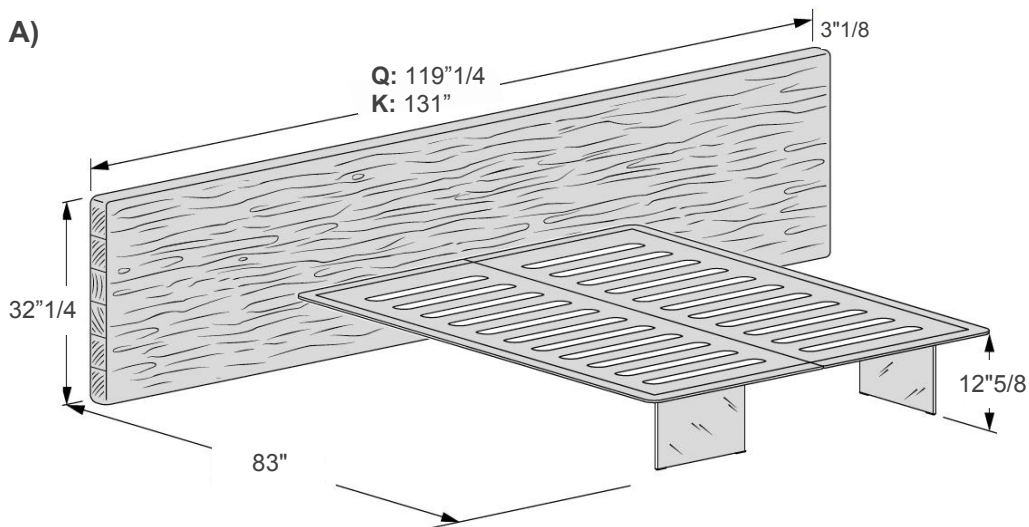

Air

Dimensions

Queen: To fit American Queen size mattress 59"7/8W x 80"D.

King: To fit American King size mattress 76"W x 80"D.

A) Queen: 119"1/4W x 83"D x 32"1/4H

King: 131"W x 83"D x 32"1/4H

B) Queen: 115"7/8W x 83"D x 32"1/4H

King: 123"5/8"W x 83"D x 32"1/4H

C) Queen: 103"W x 83"D x 32"1/4H

King: 115"7/8"W x 83"D x 32"1/4H

D) Queen: 72"3/8W x 83"D x 32"1/4H

King: 87"W x 83"D x 32"1/4H