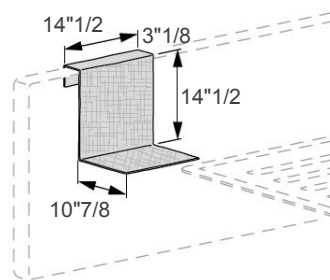

Air

Dimensions

Queen: To fit American Queen size mattress 59"7/8W x 80"D.

King: To fit American King size mattress 76"W x 80"D.

A) Queen: 119"1/4W x 83"D x 32"1/4H

King: 131"W x 83"D x 32"1/4H

B) Queen: 115"7/8W x 83"D x 32"1/4H

King: 123"5/8"W x 83"D x 32"1/4H

C) Queen: 103"W x 83"D x 32"1/4H

King: 115"7/8"W x 83"D x 32"1/4H

D) Queen: 72"3/8W x 83"D x 32"1/4H

King: 87"W x 83"D x 32"1/4H

Air

Air

Optional accessories

Optional glass shelf
 18"1/8W x 10"7/8D x 3/8"H
 *Not available for "D" size.

Optional fabric-covered shelf
 14"1/2W x 10"7/8D x 14"1/2H
 *Not available for "D" size.

Optional Materia bedside table with drawer
 -18"3/8W x 16"D x 5"3/8H
 -18"3/8W x 16"D x 7"1/4H
 *Not available for "D" size.