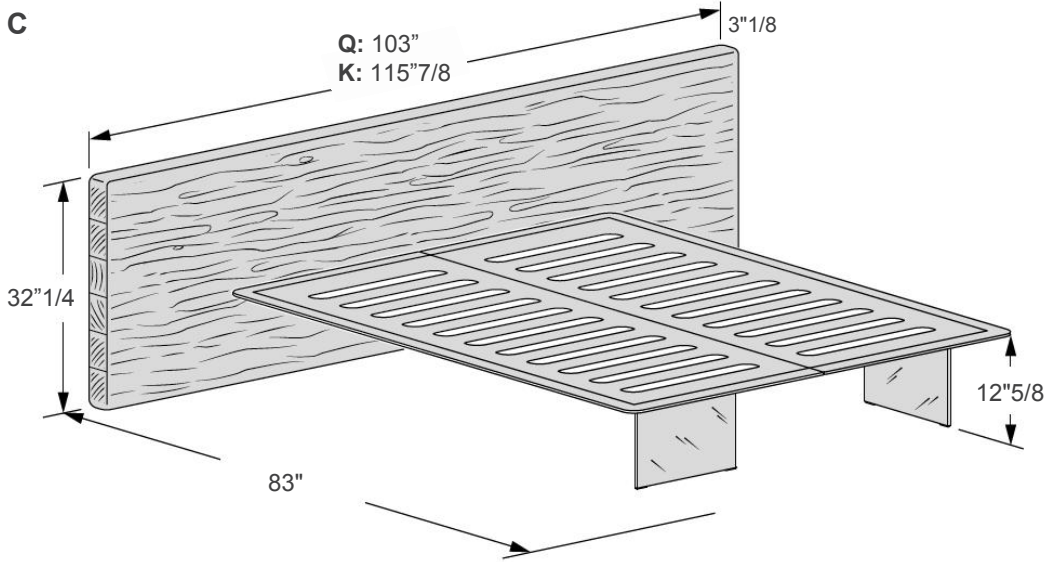

Air

Dimensions

Queen: To fit American Queen size mattress 59"7/8W x 80"D.

King: To fit American King size mattress 76"W x 80"D.

A) Queen: 119"1/4W x 83"D x 32"1/4H

King: 131"W x 83"D x 32"1/4H

B) Queen: 115"7/8W x 83"D x 32"1/4H

King: 123"5/8"W x 83"D x 32"1/4H

C) Queen: 103"W x 83"D x 32"1/4H

King: 115"7/8"W x 83"D x 32"1/4H

D) Queen: 72"3/8W x 83"D x 32"1/4H

King: 87"W x 83"D x 32"1/4H

Air

Air

Optional accessories

Optional glass shelf
 18"1/8W x 10"7/8D x 3/8"H
 *Not available for "D" size.

Optional fabric-covered shelf
 14"1/2W x 10"7/8D x 14"1/2H
 *Not available for "D" size.

Optional Materia bedside table with drawer
 -18"3/8W x 16"D x 5"3/8H
 -18"3/8W x 16"D x 7"1/4H
 *Not available for "D" size.