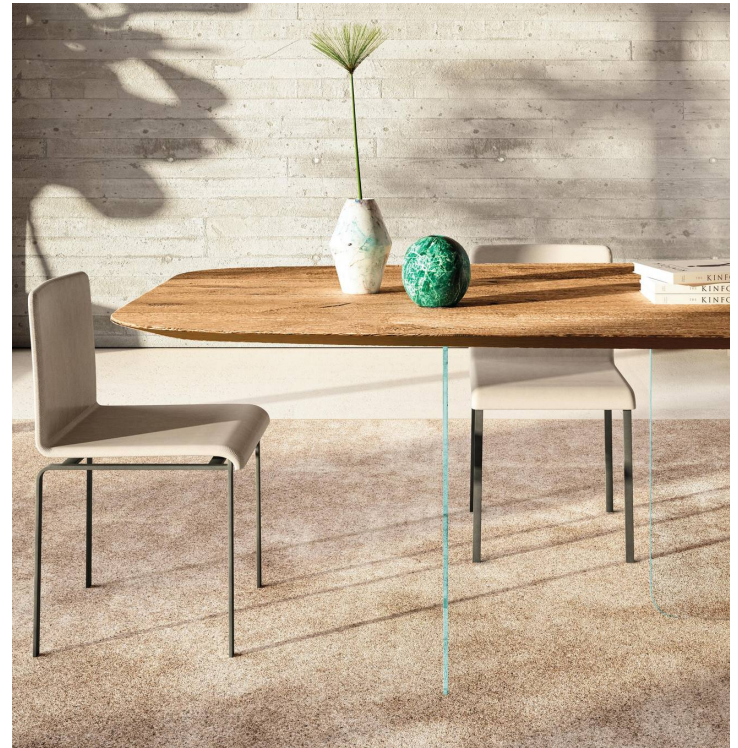

## Air

*Design: Daniele Lago*

### *Description*

Shaped glass legs and tops testify to the attention to detail that defines this table. This design consistently delivers on creating a sense of carefree fluidity in the space. The result is a comfortable, convivial corner for sharing moments of everyday life.

Slender tempered-glass legs – extremely resistant to knocks – support the rounded shape top, which can be customized in a wide range of finishes and materials, ranging from wood to glass, marble, metal and fabric XGlass, being able to dress the Air Soft modern designer table, offering unique textured touches for the living area.

Soft, sumptuous lines mark out the top and supports (both being 3/8" thick), adding a surprisingly light touch in the dining room.

Made in Italy.