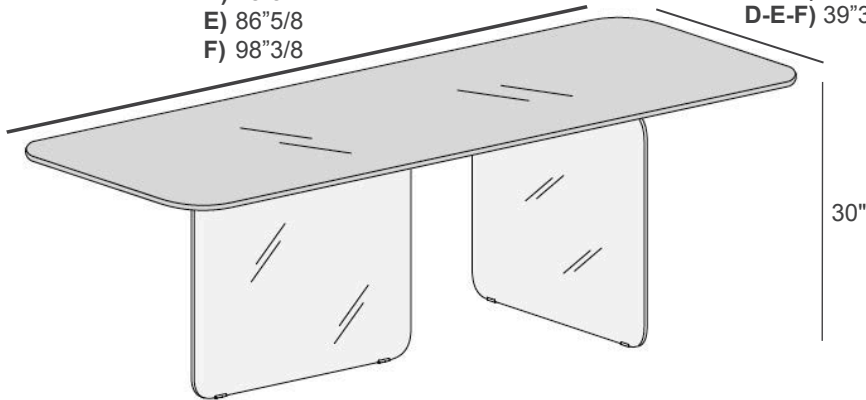

Made in Italy.

Finishes & Materials

Top: Wildwood, Polished and Matt Glass or Polished and Matt XGlass.

Support: Tempered Glass.

Air

Dimensions

- A) 47"1/4W x 35"3/8D x 30"H
- B) 63"W x 35"3/8D x 30"H
- C) 74"3/4W x 35"3/8D x 30"H
- D) 78"3/4W x 39"3/8D x 30"H
- E) 86"5/8W x 39"3/8D x 30"H
- F) 98"3/8W x 39"3/8D x 30"H
- G) 98"3/8W x 47"1/4D x 30"H
- H) 118"1/8W x 47"1/4D x 30"H

Version A

- A) 47"1/4
- B) 63"
- C) 74"3/4
- D) 78"3/4
- E) 86"5/8
- F) 98"3/8

A-B-C) 35"3/8
D-E-F) 39"3/8

Version B

- D) 98"3/8
- E) 118"1/8

47"1/4