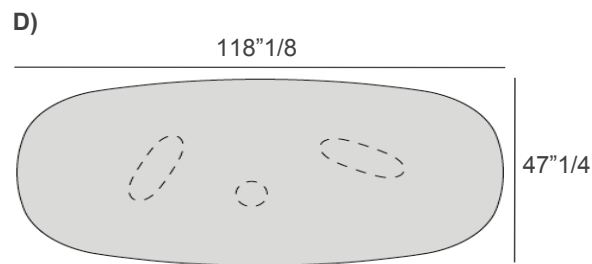

Hoia

Dimensions

- A) 63"W x 39"3/8"D x 30"H
- B) 86"5/8"W x 47"1/4"D x 30"H
- C) 98"3/8"W x 47"1/4"D x 30"H
- D) 118"1/8"W x 47"1/4"D x 30"H
- E) 70"W x 48"7/8"D x 30"H
- F) 96"7/8"W x 52"D x 30"H

Version A)