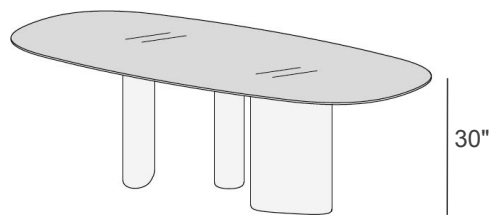

Hoia

Dimensions

- A) 63"W x 39"3/8"D x 30"H
- B) 86"5/8"W x 47"1/4"D x 30"H
- C) 98"3/8"W x 47"1/4"D x 30"H
- D) 118"1/8"W x 47"1/4"D x 30"H
- E) 70"W x 48"7/8"D x 30"H
- F) 96"7/8"W x 52"D x 30"H

Version A)