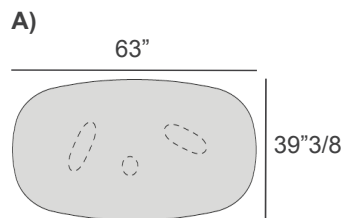

Hoia

Dimensions

- A) 63"W x 39"3/8"D x 30"H
- B) 86"5/8"W x 47"1/4"D x 30"H
- C) 98"3/8"W x 47"1/4"D x 30"H
- D) 118"1/8"W x 47"1/4"D x 30"H
- E) 70"W x 48"7/8"D x 30"H
- F) 96"7/8"W x 52"D x 30"H

Version A)