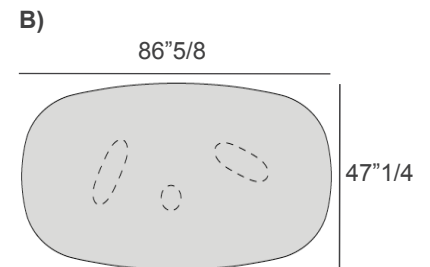

Hoia

Dimensions

- A) 63"W x 39"3/8"D x 30"H
- B) 86"5/8"W x 47"1/4"D x 30"H
- C) 98"3/8"W x 47"1/4"D x 30"H
- D) 118"1/8"W x 47"1/4"D x 30"H
- E) 70"W x 48"7/8"D x 30"H
- F) 96"7/8"W x 52"D x 30"H

Version A)