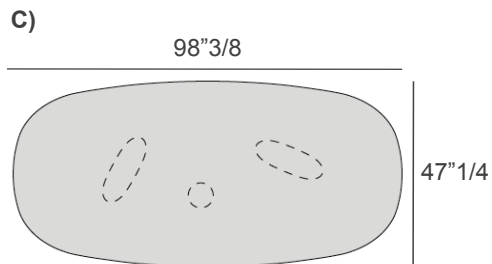

Hoia

Dimensions

- A) 63"W x 39"3/8"D x 30"H
- B) 86"5/8"W x 47"1/4"D x 30"H
- C) 98"3/8"W x 47"1/4"D x 30"H
- D) 118"1/8"W x 47"1/4"D x 30"H
- E) 70"W x 48"7/8"D x 30"H
- F) 96"7/8"W x 52"D x 30"H

Version A)