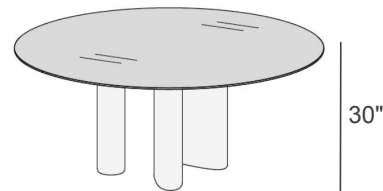

Hoa

Design: Bartoli Design

Description

Free from any rigid pre-defined rules, the modern dining table Hoa offers soft lines for its delicately shaped tops inspired by nature, which stand on solid legs molded into elliptical and cylindrical forms.

With its soft shapes, the Hoa table blends harmoniously into the dining room space, creating a cosy, convivial atmosphere.

The arrangement of the supports changes according to the size and shape of the top, ensuring the structure is always fully stable.

Made in Italy.

Dimensions

- A) $\text{Ø}47\frac{1}{4}$ x 30"H
- B) $\text{Ø}55\frac{1}{8}$ x 30"H
- C) $\text{Ø}63$ " x 30"H
- D) $\text{Ø}70\frac{7}{8}$ x 30"H

- A) $\text{Ø}47\frac{1}{4}$
- B) $\text{Ø}55\frac{1}{8}$
- C) $\text{Ø}63$ "
- D) $\text{Ø}70\frac{7}{8}$