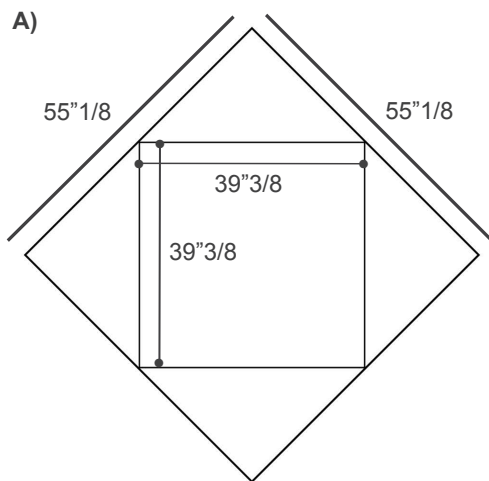

Made in Italy.

Finishes and Materials

Central Element (Closed Table): Wildwood or Lacquered.

Extensions: Wildwood or Lacquered.

Legs: Powder Coated Steel.

Loto

Dimensions

- A)** Closed: 39"3/8W x 39"3/8D x 30"H
 Open: 55"1/8W x 55"1/8D x 30"H
- B)** Closed: 47"1/4W x 47"1/4D x 30"H
 Open: 66"1/8W x 66"1/8D x 30"H