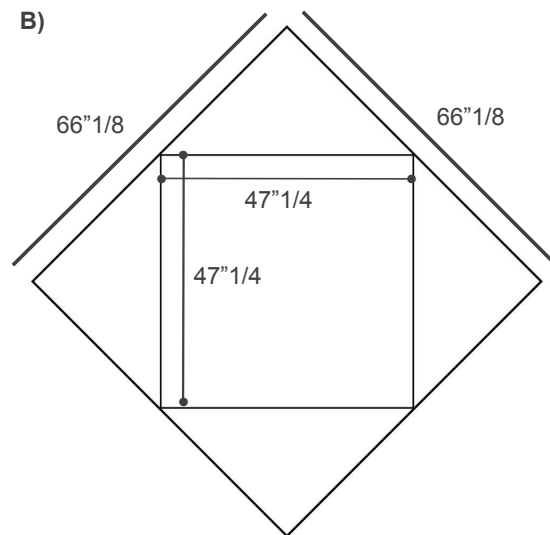

Made in Italy.

Finishes and Materials

Central Element (Closed Table): Wildwood or Lacquered.

Extensions: Wildwood or Lacquered.

Legs: Powder Coated Steel.

Loto

Dimensions

- A)** Closed: 39"3/8W x 39"3/8D x 30"H
 Open: 55"1/8W x 55"1/8D x 30"H
- B)** Closed: 47"1/4W x 47"1/4D x 30"H
 Open: 66"1/8W x 66"1/8D x 30"H