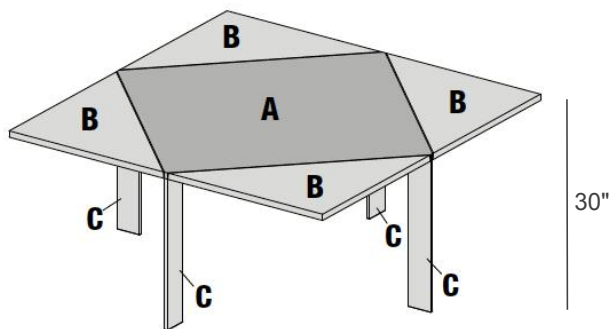

Central Element (A) in Lacquered