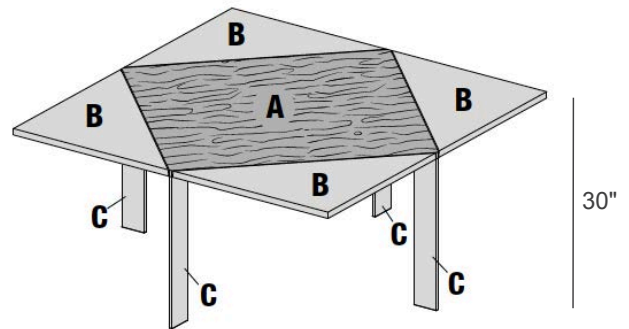

Central Element (A) in Wildwood