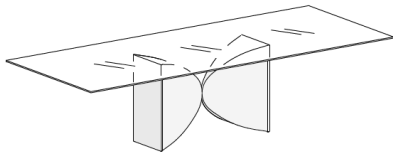

A) $78\frac{3}{4}W \times 39\frac{3}{8}D \times 30\text{H}$

B) $86\frac{5}{8}W \times 43\frac{1}{4}D \times 30\text{H}$

C) $98\frac{3}{8}W \times 47\frac{1}{4}D \times 30\text{H}$

Rectangular Top in
Transparent Glass

Rectangular Top in
Polished/Matt Glass or XGlass

Rectangular Top in
Wildwood

Meet

Shaped:

A) 78"3/4W x 47"1/4D x 30"H

B) 86"5/8W x 47"1/4D x 30"H

C) 98"3/8W x 47"1/4D x 30"H

Shaped Top in
Transparent Glass

Shaped Top in
Polished/Matt Glass or XGlass

Shaped Top in
Wildwood

Meet

Elliptical:

- A) 78"3/4W x 51"1/8D x 30"H
- B) 86"5/8W x 51"1/8D x 30"H
- C) 98"3/8W x 51"1/8D x 30"H

Elliptical Top in
Transparent Glass