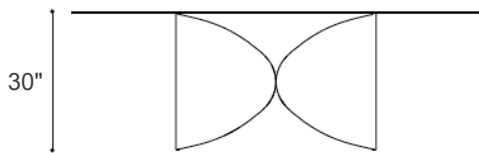

A) $78\frac{3}{4}W \times 39\frac{3}{8}D \times 30\text{H}$

B) $86\frac{5}{8}W \times 43\frac{1}{4}D \times 30\text{H}$

C) $98\frac{3}{8}W \times 47\frac{1}{4}D \times 30\text{H}$

Rectangular Top in
Transparent Glass

Rectangular Top in
Polished/Matt Glass or XGlass

Rectangular Top in
Wildwood

Meet

Shaped:

A) 78"3/4W x 47"1/4D x 30"H

B) 86"5/8W x 47"1/4D x 30"H

C) 98"3/8W x 47"1/4D x 30"H

Shaped Top in
Transparent Glass

Shaped Top in
Polished/Matt Glass or XGlass

Shaped Top in
Wildwood

Meet

Elliptical:

- A) 78"3/4W x 51"1/8D x 30"H
- B) 86"5/8W x 51"1/8D x 30"H
- C) 98"3/8W x 51"1/8D x 30"H

Elliptical Top in
Transparent Glass