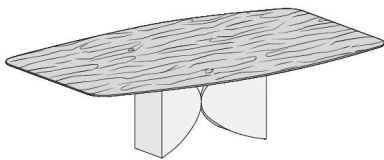

Rectangular Top in
Polished/Matt Glass or XGlass

Rectangular Top in
Wildwood

Meet

Shaped:

A) 78"3/4W x 47"1/4D x 30"H

B) 86"5/8W x 47"1/4D x 30"H

C) 98"3/8W x 47"1/4D x 30"H

Shaped Top in
Transparent Glass

Shaped Top in
Polished/Matt Glass or XGlass

Shaped Top in
Wildwood

Meet

Elliptical:

- A) 78"3/4W x 51"1/8D x 30"H
- B) 86"5/8W x 51"1/8D x 30"H
- C) 98"3/8W x 51"1/8D x 30"H

Elliptical Top in
Transparent Glass