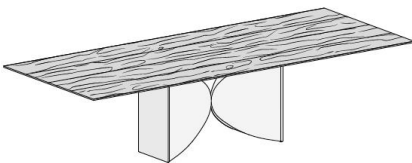

A) $78\frac{3}{4}W \times 39\frac{3}{8}D \times 30\text{H}$

B) $86\frac{5}{8}W \times 43\frac{1}{4}D \times 30\text{H}$

C) $98\frac{3}{8}W \times 47\frac{1}{4}D \times 30\text{H}$

Rectangular Top in
Transparent Glass

Rectangular Top in
Polished/Matt Glass or XGlass

Rectangular Top in
Wildwood

Meet

Shaped:

A) 78"3/4W x 47"1/4D x 30"H

B) 86"5/8W x 47"1/4D x 30"H

C) 98"3/8W x 47"1/4D x 30"H

Shaped Top in
Transparent Glass

Shaped Top in
Polished/Matt Glass or XGlass

Shaped Top in
Wildwood

Meet

Elliptical:

- A) 78"3/4W x 51"1/8D x 30"H
- B) 86"5/8W x 51"1/8D x 30"H
- C) 98"3/8W x 51"1/8D x 30"H

Elliptical Top in
Transparent Glass