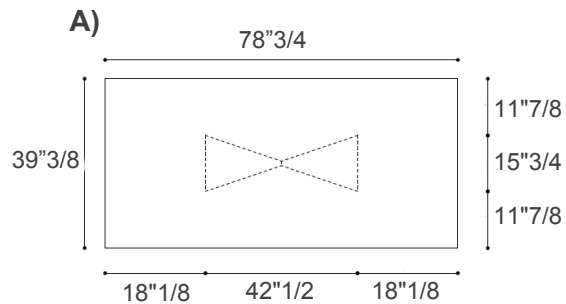

A) $78\frac{3}{4}W \times 39\frac{3}{8}D \times 30\text{H}$

B) $86\frac{5}{8}W \times 43\frac{1}{4}D \times 30\text{H}$

C) $98\frac{3}{8}W \times 47\frac{1}{4}D \times 30\text{H}$

Rectangular Top in
Transparent Glass

Rectangular Top in
Polished/Matt Glass or XGlass

Rectangular Top in
Wildwood

Meet

Shaped:

A) 78"3/4W x 47"1/4D x 30"H

B) 86"5/8W x 47"1/4D x 30"H

C) 98"3/8W x 47"1/4D x 30"H

Shaped Top in
Transparent Glass

Shaped Top in
Polished/Matt Glass or XGlass

Shaped Top in
Wildwood

Meet

Elliptical:

- A) 78"3/4W x 51"1/8D x 30"H
- B) 86"5/8W x 51"1/8D x 30"H
- C) 98"3/8W x 51"1/8D x 30"H

Elliptical Top in
Transparent Glass