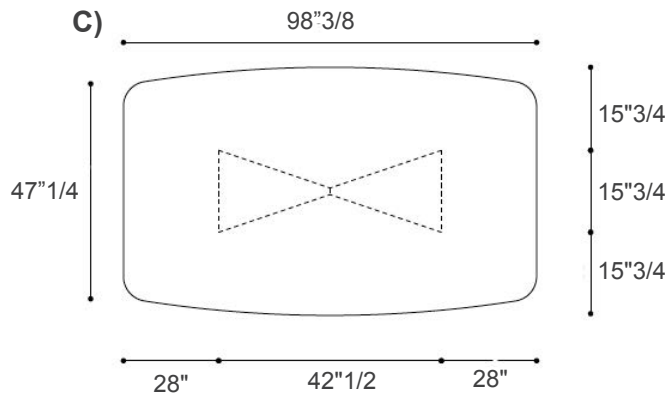

A) $78\frac{3}{4}W \times 39\frac{3}{8}D \times 30\text{H}$

B) $86\frac{5}{8}W \times 43\frac{1}{4}D \times 30\text{H}$

C) $98\frac{3}{8}W \times 47\frac{1}{4}D \times 30\text{H}$

Rectangular Top in
Transparent Glass

Rectangular Top in
Polished/Matt Glass or XGlass

Rectangular Top in
Wildwood

Meet

Shaped:

A) 78"3/4W x 47"1/4D x 30"H

B) 86"5/8W x 47"1/4D x 30"H

C) 98"3/8W x 47"1/4D x 30"H

Shaped Top in
Transparent Glass

Shaped Top in
Polished/Matt Glass or XGlass

Shaped Top in
Wildwood

Meet

Elliptical:

- A) 78"3/4W x 51"1/8D x 30"H
- B) 86"5/8W x 51"1/8D x 30"H
- C) 98"3/8W x 51"1/8D x 30"H

Elliptical Top in
Transparent Glass