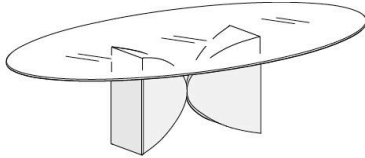

A) $78\frac{3}{4}W \times 39\frac{3}{8}D \times 30\text{H}$

B) $86\frac{5}{8}W \times 43\frac{1}{4}D \times 30\text{H}$

C) $98\frac{3}{8}W \times 47\frac{1}{4}D \times 30\text{H}$

Rectangular Top in
Transparent Glass

Rectangular Top in
Polished/Matt Glass or XGlass

Rectangular Top in
Wildwood

Meet

Shaped:

A) 78"3/4W x 47"1/4D x 30"H

B) 86"5/8W x 47"1/4D x 30"H

C) 98"3/8W x 47"1/4D x 30"H

Shaped Top in
Transparent Glass

Shaped Top in
Polished/Matt Glass or XGlass

Shaped Top in
Wildwood

Meet

Elliptical:

- A) 78"3/4W x 51"1/8D x 30"H
- B) 86"5/8W x 51"1/8D x 30"H
- C) 98"3/8W x 51"1/8D x 30"H

Elliptical Top in
Transparent Glass