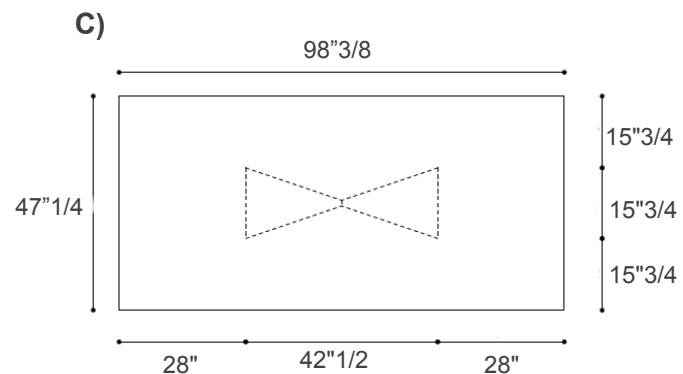

A) $78\frac{3}{4}W \times 39\frac{3}{8}D \times 30\text{H}$

B) $86\frac{5}{8}W \times 43\frac{1}{4}D \times 30\text{H}$

C) $98\frac{3}{8}W \times 47\frac{1}{4}D \times 30\text{H}$

Rectangular Top in
Transparent Glass

Rectangular Top in
Polished/Matt Glass or XGlass

Rectangular Top in
Wildwood

Meet

Shaped:

A) 78"3/4W x 47"1/4D x 30"H

B) 86"5/8W x 47"1/4D x 30"H

C) 98"3/8W x 47"1/4D x 30"H

Shaped Top in
Transparent Glass

Shaped Top in
Polished/Matt Glass or XGlass

Shaped Top in
Wildwood

Meet

Elliptical:

- A) 78"3/4W x 51"1/8D x 30"H
- B) 86"5/8W x 51"1/8D x 30"H
- C) 98"3/8W x 51"1/8D x 30"H

Elliptical Top in
Transparent Glass