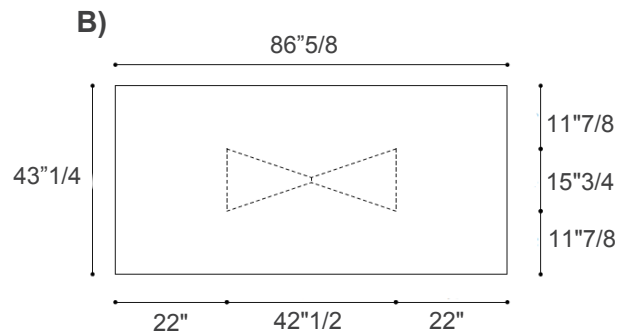

A) $78\frac{3}{4}W \times 39\frac{3}{8}D \times 30\text{H}$

B) $86\frac{5}{8}W \times 43\frac{1}{4}D \times 30\text{H}$

C) $98\frac{3}{8}W \times 47\frac{1}{4}D \times 30\text{H}$

Rectangular Top in
Transparent Glass

Rectangular Top in
Polished/Matt Glass or XGlass

Rectangular Top in
Wildwood

Meet

Shaped:

A) 78"3/4W x 47"1/4D x 30"H

B) 86"5/8W x 47"1/4D x 30"H

C) 98"3/8W x 47"1/4D x 30"H

Shaped Top in
Transparent Glass

Shaped Top in
Polished/Matt Glass or XGlass

Shaped Top in
Wildwood

Meet

Elliptical:

- A) 78"3/4W x 51"1/8D x 30"H
- B) 86"5/8W x 51"1/8D x 30"H
- C) 98"3/8W x 51"1/8D x 30"H

Elliptical Top in
Transparent Glass