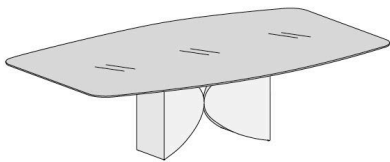

A) $78\frac{3}{4}W \times 39\frac{3}{8}D \times 30\text{H}$

B) $86\frac{5}{8}W \times 43\frac{1}{4}D \times 30\text{H}$

C) $98\frac{3}{8}W \times 47\frac{1}{4}D \times 30\text{H}$

Rectangular Top in
Transparent Glass

Rectangular Top in
Polished/Matt Glass or XGlass

Rectangular Top in
Wildwood

Meet

Shaped:

A) 78"3/4W x 47"1/4D x 30"H

B) 86"5/8W x 47"1/4D x 30"H

C) 98"3/8W x 47"1/4D x 30"H

Shaped Top in
Transparent Glass

Shaped Top in
Polished/Matt Glass or XGlass

Shaped Top in
Wildwood

Meet

Elliptical:

- A) 78"3/4W x 51"1/8D x 30"H
- B) 86"5/8W x 51"1/8D x 30"H
- C) 98"3/8W x 51"1/8D x 30"H

Elliptical Top in
Transparent Glass