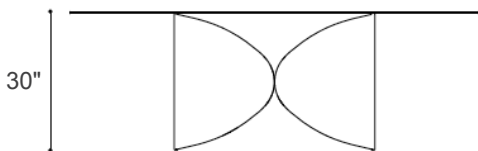

A) $78\frac{3}{4}W \times 39\frac{3}{8}D \times 30\text{H}$

B) $86\frac{5}{8}W \times 43\frac{1}{4}D \times 30\text{H}$

C) $98\frac{3}{8}W \times 47\frac{1}{4}D \times 30\text{H}$

Rectangular Top in
Transparent Glass

Rectangular Top in
Polished/Matt Glass or XGlass

Rectangular Top in
Wildwood

Meet

Shaped:

A) 78"3/4W x 47"1/4D x 30"H

B) 86"5/8W x 47"1/4D x 30"H

C) 98"3/8W x 47"1/4D x 30"H

Shaped Top in
Transparent Glass

Shaped Top in
Polished/Matt Glass or XGlass

Shaped Top in
Wildwood

Meet

Elliptical:

- A) 78"3/4W x 51"1/8D x 30"H
- B) 86"5/8W x 51"1/8D x 30"H
- C) 98"3/8W x 51"1/8D x 30"H

Elliptical Top in
Transparent Glass