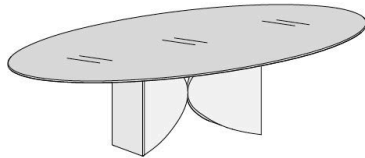

Rectangular Top in
Polished/Matt Glass or XGlass

Rectangular Top in
Wildwood

Meet

Shaped:

A) 78"3/4W x 47"1/4D x 30"H

B) 86"5/8W x 47"1/4D x 30"H

C) 98"3/8W x 47"1/4D x 30"H

Shaped Top in
Transparent Glass

Shaped Top in
Polished/Matt Glass or XGlass

Shaped Top in
Wildwood

Meet

Elliptical:

- A) 78"3/4W x 51"1/8D x 30"H
- B) 86"5/8W x 51"1/8D x 30"H
- C) 98"3/8W x 51"1/8D x 30"H

Elliptical Top in
Transparent Glass