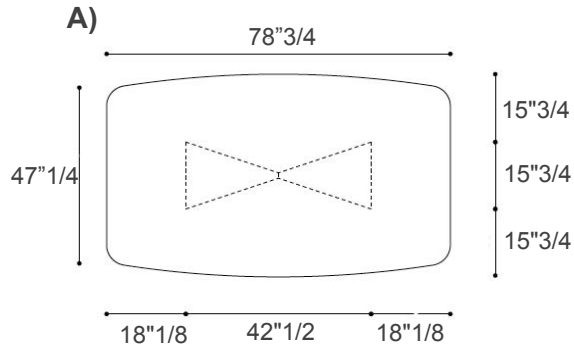

A) $78\frac{3}{4}W \times 39\frac{3}{8}D \times 30\text{H}$

B) $86\frac{5}{8}W \times 43\frac{1}{4}D \times 30\text{H}$

C) $98\frac{3}{8}W \times 47\frac{1}{4}D \times 30\text{H}$

Rectangular Top in
Transparent Glass

Rectangular Top in
Polished/Matt Glass or XGlass

Rectangular Top in
Wildwood

Meet

Shaped:

A) 78"3/4W x 47"1/4D x 30"H

B) 86"5/8W x 47"1/4D x 30"H

C) 98"3/8W x 47"1/4D x 30"H

Shaped Top in
Transparent Glass

Shaped Top in
Polished/Matt Glass or XGlass

Shaped Top in
Wildwood

Meet

Elliptical:

- A) 78"3/4W x 51"1/8D x 30"H
- B) 86"5/8W x 51"1/8D x 30"H
- C) 98"3/8W x 51"1/8D x 30"H

Elliptical Top in
Transparent Glass