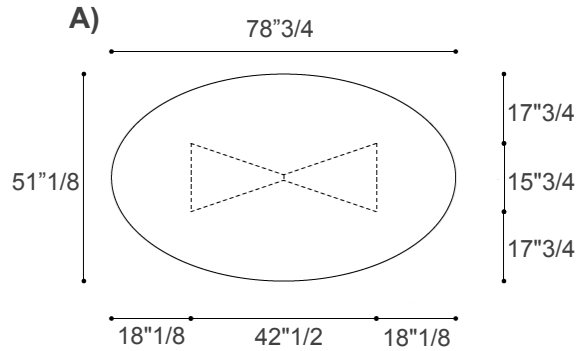

A) $78\frac{3}{4}W \times 39\frac{3}{8}D \times 30\text{H}$

B) $86\frac{5}{8}W \times 43\frac{1}{4}D \times 30\text{H}$

C) $98\frac{3}{8}W \times 47\frac{1}{4}D \times 30\text{H}$

Rectangular Top in
Transparent Glass

Rectangular Top in
Polished/Matt Glass or XGlass

Rectangular Top in
Wildwood

Meet

Shaped:

A) 78"3/4W x 47"1/4D x 30"H

B) 86"5/8W x 47"1/4D x 30"H

C) 98"3/8W x 47"1/4D x 30"H

Shaped Top in
Transparent Glass

Shaped Top in
Polished/Matt Glass or XGlass

Shaped Top in
Wildwood

Meet

Elliptical:

- A) 78"3/4W x 51"1/8D x 30"H
- B) 86"5/8W x 51"1/8D x 30"H
- C) 98"3/8W x 51"1/8D x 30"H

Elliptical Top in
Transparent Glass