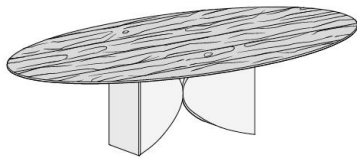

Rectangular Top in
Polished/Matt Glass or XGlass

Rectangular Top in
Wildwood

Meet

Shaped:

A) 78"3/4W x 47"1/4D x 30"H

B) 86"5/8W x 47"1/4D x 30"H

C) 98"3/8W x 47"1/4D x 30"H

Shaped Top in
Transparent Glass

Shaped Top in
Polished/Matt Glass or XGlass

Shaped Top in
Wildwood

Meet

Elliptical:

- A) 78"3/4W x 51"1/8D x 30"H
- B) 86"5/8W x 51"1/8D x 30"H
- C) 98"3/8W x 51"1/8D x 30"H

Elliptical Top in
Transparent Glass

Elliptical Top in
Polished/Matt Glass or XGlass

Elliptical Top in
Wildwood