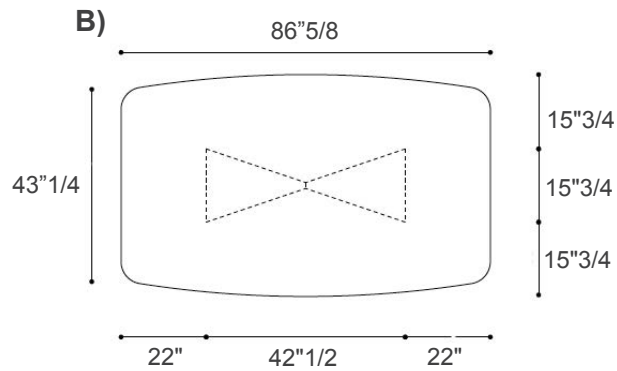

A) $78\frac{3}{4}W \times 39\frac{3}{8}D \times 30\text{H}$

B) $86\frac{5}{8}W \times 43\frac{1}{4}D \times 30\text{H}$

C) $98\frac{3}{8}W \times 47\frac{1}{4}D \times 30\text{H}$

Rectangular Top in
Transparent Glass

Rectangular Top in
Polished/Matt Glass or XGlass

Rectangular Top in
Wildwood

Meet

Shaped:

A) 78"3/4W x 47"1/4D x 30"H

B) 86"5/8W x 47"1/4D x 30"H

C) 98"3/8W x 47"1/4D x 30"H

Shaped Top in
Transparent Glass

Shaped Top in
Polished/Matt Glass or XGlass

Shaped Top in
Wildwood

Meet

Elliptical:

- A) 78"3/4W x 51"1/8D x 30"H
- B) 86"5/8W x 51"1/8D x 30"H
- C) 98"3/8W x 51"1/8D x 30"H

Elliptical Top in
Transparent Glass