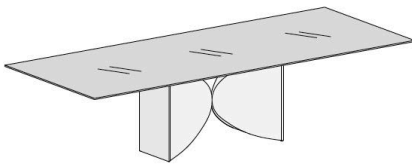

The base comes in special metallic colors.

Made in Italy.

Finishes & Materials

Top: Wildwood, Transparent Glass, Polished and Matt Glass or XGlass.

Base: Powder Coated Steel.

Meet

Dimensions

Rectangular:

A) $78\frac{3}{4}W \times 39\frac{3}{8}D \times 30\text{H}$

B) $86\frac{5}{8}W \times 43\frac{1}{4}D \times 30\text{H}$

C) $98\frac{3}{8}W \times 47\frac{1}{4}D \times 30\text{H}$

Rectangular Top in
Transparent Glass

Rectangular Top in
Polished/Matt Glass or XGlass

Rectangular Top in
Wildwood

Meet

Shaped:

A) 78"3/4W x 47"1/4D x 30"H

B) 86"5/8W x 47"1/4D x 30"H

C) 98"3/8W x 47"1/4D x 30"H

Shaped Top in
Transparent Glass

Shaped Top in
Polished/Matt Glass or XGlass

Shaped Top in
Wildwood

Meet

Elliptical:

- A) 78"3/4W x 51"1/8D x 30"H
- B) 86"5/8W x 51"1/8D x 30"H
- C) 98"3/8W x 51"1/8D x 30"H

Elliptical Top in
Transparent Glass