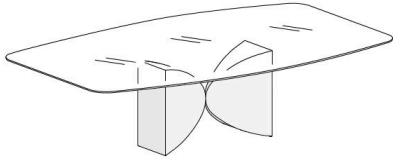

A) $78\frac{3}{4}W \times 39\frac{3}{8}D \times 30\text{H}$

B) $86\frac{5}{8}W \times 43\frac{1}{4}D \times 30\text{H}$

C) $98\frac{3}{8}W \times 47\frac{1}{4}D \times 30\text{H}$

Rectangular Top in
Transparent Glass

Rectangular Top in
Polished/Matt Glass or XGlass

Rectangular Top in
Wildwood

Meet

Shaped:

A) 78"3/4W x 47"1/4D x 30"H

B) 86"5/8W x 47"1/4D x 30"H

C) 98"3/8W x 47"1/4D x 30"H

Shaped Top in
Transparent Glass

Shaped Top in
Polished/Matt Glass or XGlass

Shaped Top in
Wildwood

Meet

Elliptical:

- A) 78"3/4W x 51"1/8D x 30"H
- B) 86"5/8W x 51"1/8D x 30"H
- C) 98"3/8W x 51"1/8D x 30"H

Elliptical Top in
Transparent Glass