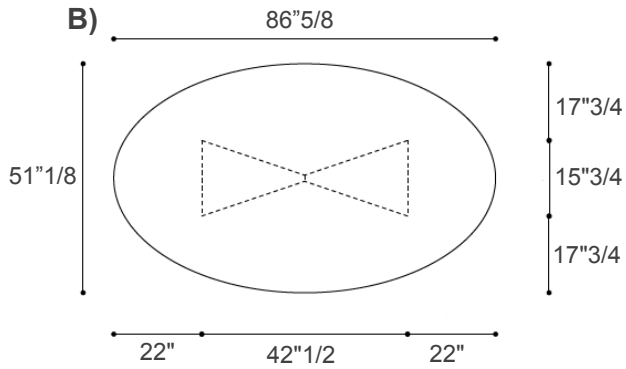

Elliptical Top in
Wildwood