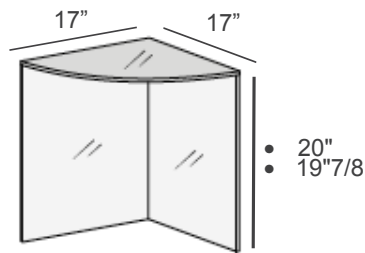

### *Description*

The table top takes the form of a quarter circle, fully integrated into an elegant glass structure, providing striking see-through surface space. Customizable in a wide range of finishes, Snip is a versatile furnishing.

### *Dimensions*

- A) 17"W x 17"D x 20"H
- B) 17"W x 17"D x 19"7/8