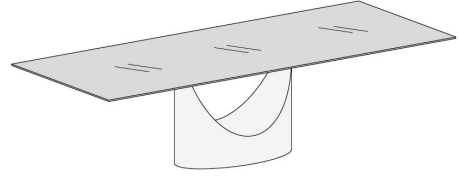

The round forms of the table top increase its social, convivial feel, matching the sculptural base perfectly. The result is an incredible sense of equilibrium, sure to wow your diners.

The U Table is also available in the versions shaped and elliptical.

Made in Italy.

Finishes and Materials

Top: Wildwood, Polished and Matt Glass or Polished and Matt XGlass.

Base: Steel painted with a metallic-effect epoxy powder.

U

Dimensions

- A) 78"3/4W x 39"3/8D x 30"H (Base: 37"3/8W x 19"5/8D)
- B) 86"5/8W x 43"1/4D x 30"H (Base: 37"3/8W x 19"5/8D)
- C) 98"3/8W x 47"1/4D x 30"H (Base: 37"3/8W x 19"5/8D)
- D) 118"1/8W x 47"1/4D x 30"H (Base: 50"3/8W x 21"5/8D)

* "A" size is recommended for seating 6 people