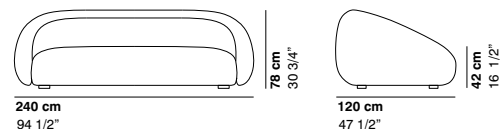

Made in Italy.

Dimensions

1460. 51"1/8W x 47"1/4D x 30"5/8H (SH: 16"1/2)

1461. 94"1/2W x 47"1/4D x 30"5/8H (SH: 16"1/2)

Cod. 1460 / Lounge Chair

Cod. 1461 / 3-seater Sofa

Finishes and materials

Covered in: - Fabric: Cat. A, Cat. B, Cat. C, Cat. Super, Cat. Extra or Cat. Maxi.