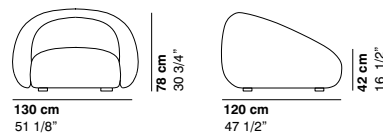

Made in Italy.

Dimensions

1460. 51"1/8W x 47"1/4D x 30"5/8H (SH: 16"1/2)

1461. 94"1/2W x 47"1/4D x 30"5/8H (SH: 16"1/2)

Cod. 1460 / Lounge Chair

Cod. 1461 / 3-seater Sofa

Finishes and materials

Covered in: - Fabric: Cat. A, Cat. B, Cat. C, Cat. Super, Cat. Extra or Cat. Maxi.