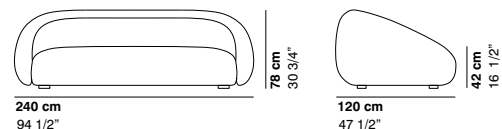

Made in Italy.

Dimensions

1460. 51"1/8W x 27"1/4D x 30"5/8H (SH: 16"1/2)
 1461. 94"1/2W x 47"1/4D x 30"5/8H (SH: 16"1/2)

Cod. 1460 / Lounge Chair

Cod. 1461 / 3-seater Sofa

Finishes and materials

Covered in: - Fabric: Cat. A, Cat. B, Cat. C, Cat. Super, Cat. Extra or Cat. Maxi.