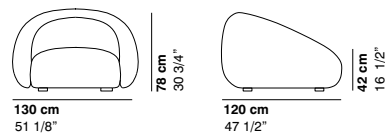

Made in Italy.

Dimensions

1460. 51"1/8W x 27"1/4D x 30"5/8H (SH: 16"1/2)
 1461. 94"1/2W x 47"1/4D x 30"5/8H (SH: 16"1/2)

Cod. 1460 / Lounge Chair

Cod. 1461 / 3-seater Sofa

Finishes and materials

Covered in: - Fabric: Cat. A, Cat. B, Cat. C, Cat. Super, Cat. Extra or Cat. Maxi.