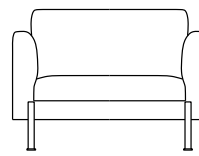

New Time Design: Antonio Rodriguez

Description

Newtime is a family of sofas, benches and armchairs with a geometric design featuring slim feet, for extra character. Their carefully researched simplicity means they embody the universal principles of harmony, elegance, quality and versatility, and can fit in with any interior design. Made in Italy.

Dimensions

35"3/8W x 35"3/8D x 27"1/2H (SH: 17"3/8)

90 cm
35 3/8"

70 cm
27 1/2"

90 cm
35 3/8"

44 cm
17 3/8"

Finishes and materials

Covered in: - Fabric: Cat. A, Cat. B, Cat. C, Cat. Super, Cat. Extra or Cat. Maxi.
- Leather: Cat. Lux or Cat. Imperial.