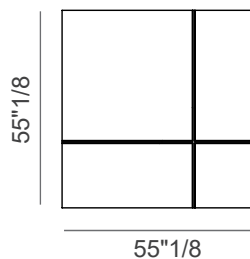

Assolo

Design: Nicola Gallizia

Description

Square coffee table with base covered in leather with metallic finish threads, extra clear glass top.

Dimensions

55"1/8W x 55"1/8D x 15"3/4H

Finishes & Materials

Top: Glass.