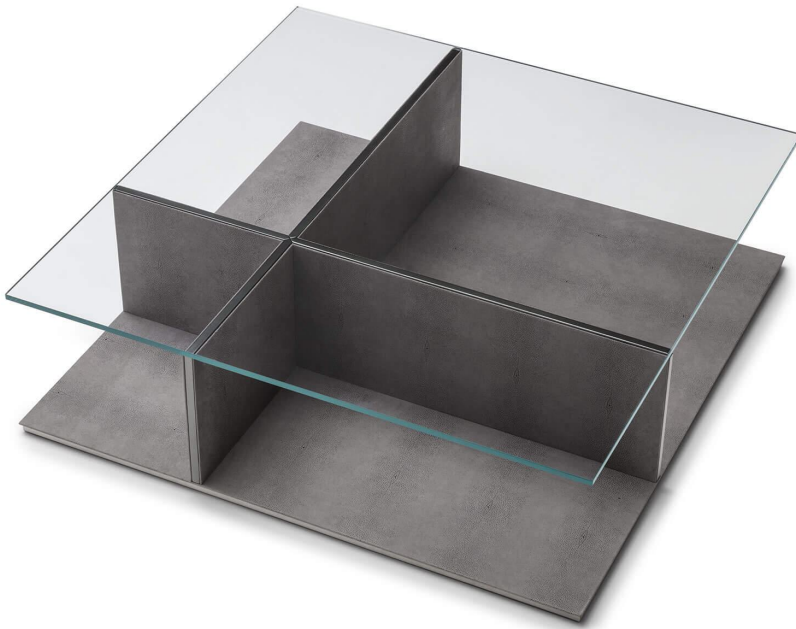

Assolo

Design: Nicola Gallizia

Description

Square coffee table with base covered in leather with metallic finish threads, extra clear glass top.

Dimensions

55"1/8W x 55"1/8D x 15"3/4H

Finishes & Materials

Top: Glass.

Base: Wood or leather.

Profile: Metal.