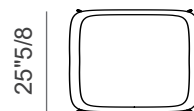

Finishes & Materials

Structure cover: Leather.
Seat & Back cushions: Fabric or leather.
Base: Metal.

Dimensions

Lounge Chair: 35"3/8W x 37"3/8D x 35"3/8H

Ottoman: 29"1/8W x 25"5/8D x 16"1/2H

35"3/8

29"1/8