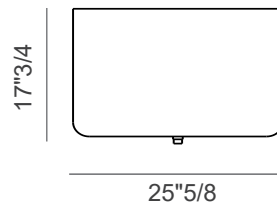

Dimensions

25"5/8W x 17"3/4D x 23"5/8H

Finishes & Materials

Top: Painted metal.

Base: Painted Wood.

Structure: Wood.

Drawers: Wood or leather.