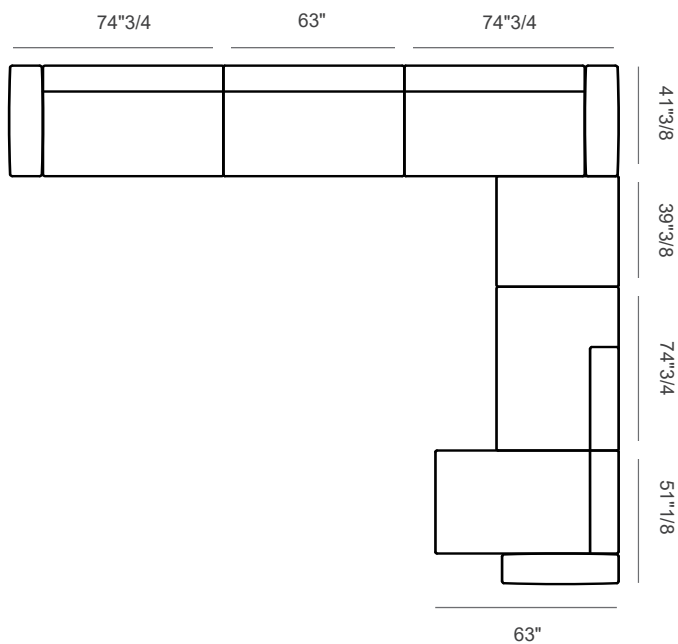

Finishes & Materials

Cover: Fabric or leather.

Feet: Metal.

Concerto

Dimensions

212"5/8W x 194"7/8D x 26"3/8H

Elements:

- GN8040/1-SX
- GN8040/2
- GN8040/1-DX
- GN8040/4
- GN8040/3-DX
- GN8040/5-DX

Left

Right