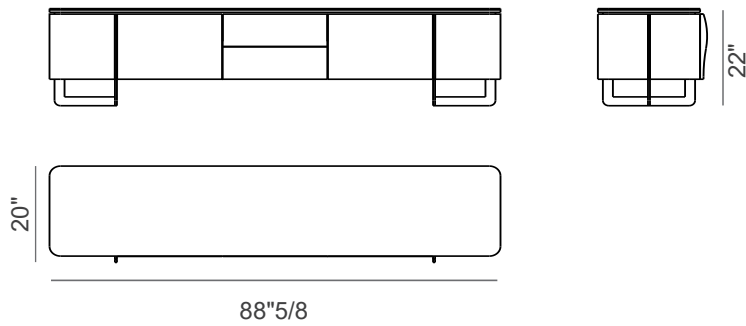

Dimensions

Low Sideboard: 88"5/8W x 20"D x 22"H

High Sideboard: 88"5/8W x 20"D x 31"7/8H

Low Sideboard

High Sideboard