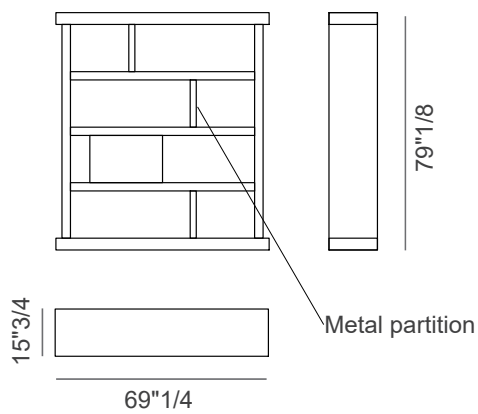

Finishes & Materials

Structure: Wood.

Storage element: Leather.

Partition: Marble & Metal.

Dimensions

Comp A & B: 69"1/4W x 15"3/4D x 79"1/8H

A (Two marble & one metal partition)

B (Two metal & one marble partition)