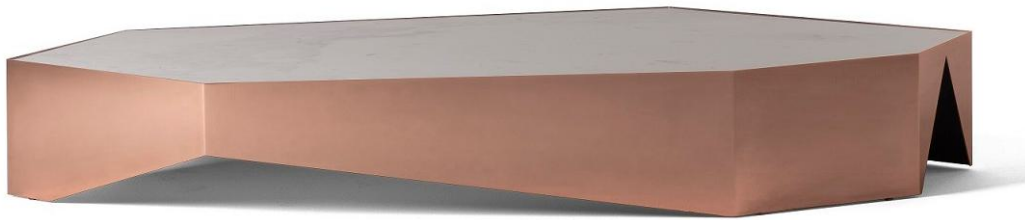

Queens

Design: Marco Piva

Description

Coffee table in polished copper galvanic finish steel, with top in Bianco Michelangelo marble.

Dimensions

82"5/8W x 39"3/8D x 11"7/8H

Finishes & Materials

Top: Marble.

Structure: Steel.