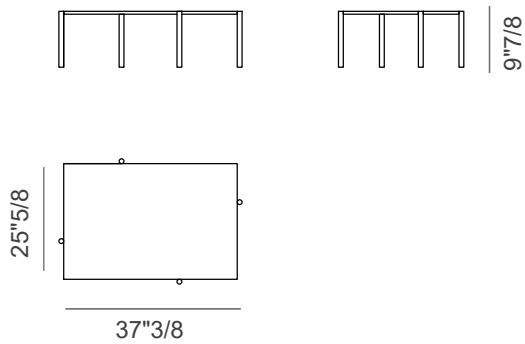

Dimensions

Rectangular: 37"3/8W x 25"5/8D x 9"7/8H

Square: 57"W x 57"D x 13"3/4H

Rectangular