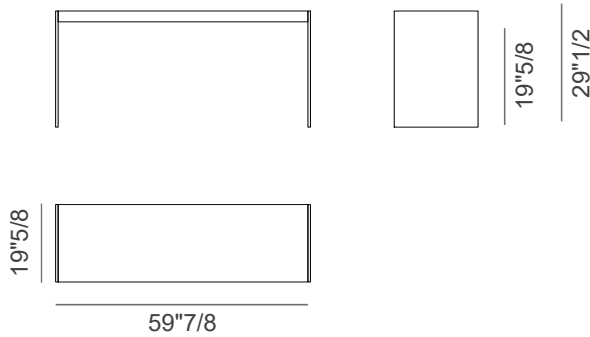

Base: Metal or leather.

Dimensions

Size A: 47"1/4W x 19"5/8D x 19"5/8H

Size B: 47"1/4W x 19"5/8D x 29"1/2H

Size C: 59"7/8W x 19"5/8D x 19"5/8H

Size D: 59"7/8W x 19"5/8D x 29"1/2H

Size E: 80"5/8W x 19"5/8D x 19"5/8H

Size F: 80"5/8W x 19"5/8D x 29"1/2H

A-B

C-D

E-F