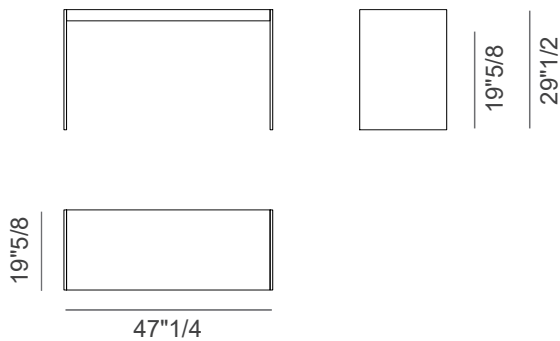

Base: Metal or leather.

Dimensions

Size A: 47"1/4W x 19"5/8D x 19"5/8H

Size B: 47"1/4W x 19"5/8D x 29"1/2H

Size C: 59"7/8W x 19"5/8D x 19"5/8H

Size D: 59"7/8W x 19"5/8D x 29"1/2H

Size E: 80"5/8W x 19"5/8D x 19"5/8H

Size F: 80"5/8W x 19"5/8D x 29"1/2H

A-B

C-D

E-F