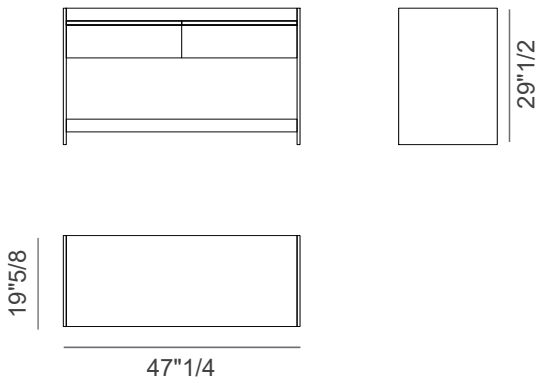

## *Finishes & Materials*

**Top:** Marble, parchment, wood or leather.

**Structure:** Metal or leather.

**Drawers:** Leather.

**Handles:** Metal.

**Shelf:** Wood.

## Dimensions

**Size A:** 47"1/4W x 19"5/8D x 29"1/2H

**Size B:** 59"7/8W x 19"5/8D x 29"1/2H

**Size C:** 80"5/8W x 19"5/8D x 29"1/2H

**A**

**B**

**C**