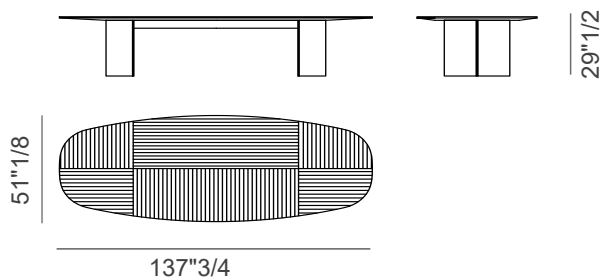

Finishes & Materials

Top: Wood.

Inserts: Leather.

Profiles: Metal.

Legs: Wood or covered in leather.

Dimensions

Chessboard veneer top version

Size A: 94"1/2W x 47"1/4D x 29"1/2H

Size B: 137"3/4W x 51"1/8D x 29"1/2H

A

B

Leather version

Size A: 94"1/2W x 47"1/4D x 29"1/2H

Size B: 118"1/8W x 51"1/8D x 29"1/2H

Size C: 157"1/2W x 51"1/8D x 29"1/2H

A