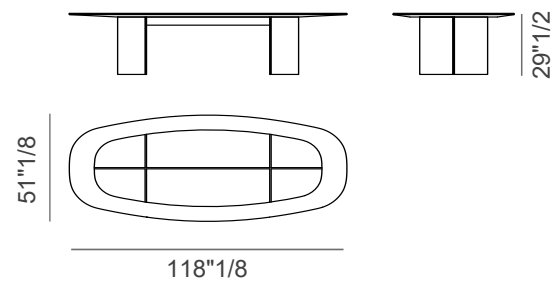

Leather version

Size A: 94"1/2W x 47"1/4D x 29"1/2H

Size B: 118"1/8W x 51"1/8D x 29"1/2H

Size C: 157"1/2W x 51"1/8D x 29"1/2H

A

B

C