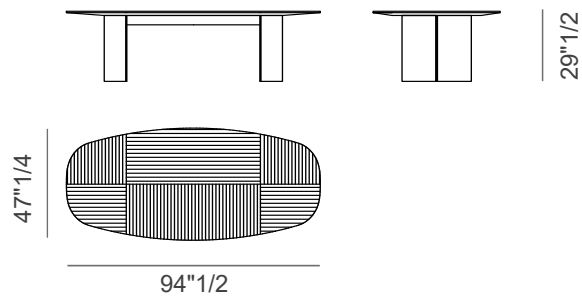

Finishes & Materials

Top: Wood.

Inserts: Leather.

Profiles: Metal.

Legs: Wood or covered in leather.

Dimensions

Chessboard veneer top version

Size A: 94"1/2W x 47"1/4D x 29"1/2H

Size B: 137"3/4W x 51"1/8D x 29"1/2H

A

B

Leather version

Size A: 94"1/2W x 47"1/4D x 29"1/2H

Size B: 118"1/8W x 51"1/8D x 29"1/2H

Size C: 157"1/2W x 51"1/8D x 29"1/2H

A