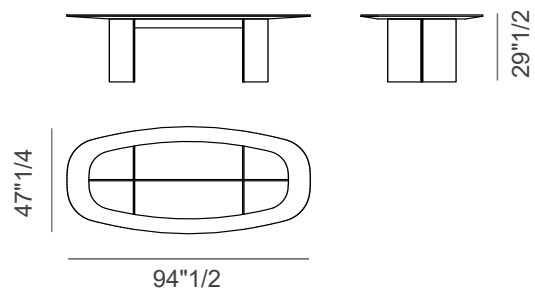

Finishes & Materials

Top: Wood.

Inserts: Leather.

Profiles: Metal.

Legs: Wood or covered in leather.

Dimensions

Chessboard veneer top version

Size A: 94"1/2W x 47"1/4D x 29"1/2H

Size B: 137"3/4W x 51"1/8D x 29"1/2H

A

B

Leather version

Size A: 94"1/2W x 47"1/4D x 29"1/2H

Size B: 118"1/8W x 51"1/8D x 29"1/2H

Size C: 157"1/2W x 51"1/8D x 29"1/2H

A