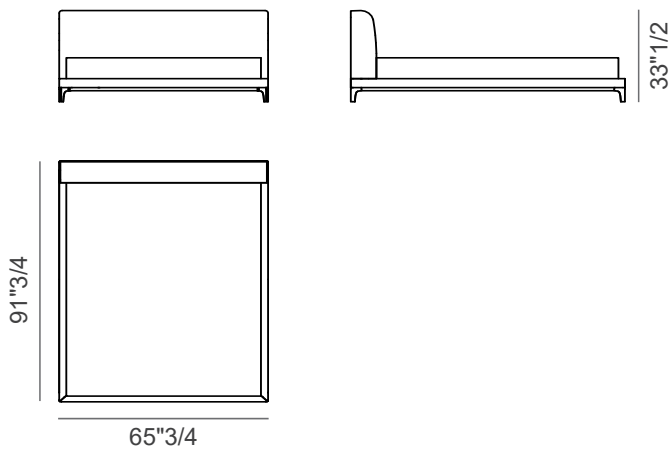

Tribeca

Design: Marco Piva

Description

The Tribeca Bed comes with a padded headboard, black chrome painted wooden base. Upholstery available in fabric or leather. Made in Italy.

Finishes & Materials

Cover: Fabric or leather.

Base: Metal.

Dimensions

Queen Size: 65"3/4W x 91"3/4D x 33"1/2H (To fit American QUEEN size Mattress: 63"1/4 x 80"D)

King Size: 82"1/4W x 91"3/4D x 33"1/2H (To fit American KING size Mattress: 76"3/4 x 80"D)

Queen Size

King Size