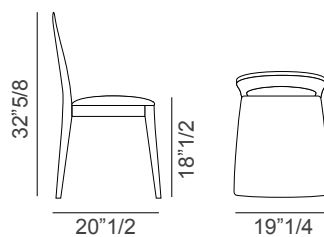

Dimensions

Chair:

19"1/4W x 20"1/2D x 32"5/8H

SH: 18"1/2

Armchair:

20"W x 21"1/4D x 32"5/8H

SH: 18"1/2 | AH: 24"3/4

Chair