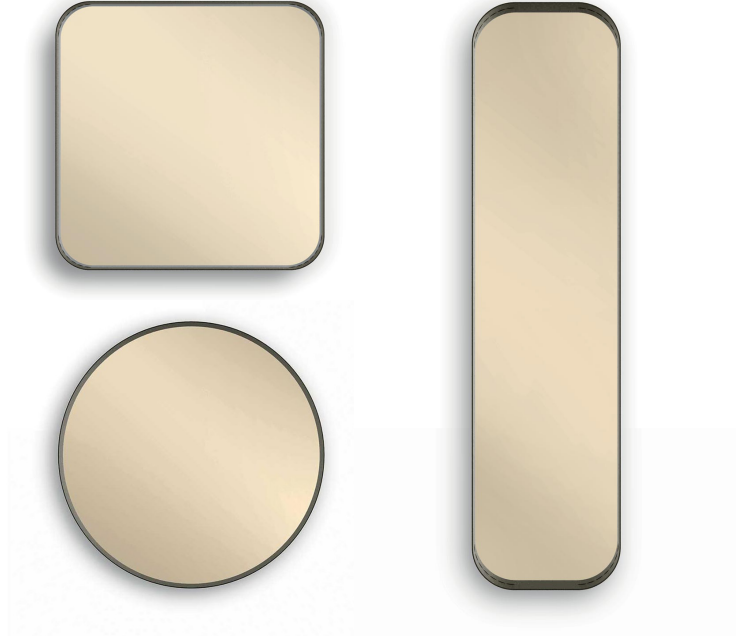

Ron

Design: Norberto Delfinetti

Description

Wall mirror with metal frame painted in titanium color. Available in different shapes and sizes, all offered in the transparent or in the bronzed version. Perfect for any room in the house. Made in Italy.

Dimensions

Round:
Ø35"3/8 x 1"5/8D

Square:
35"5/8W x 1"5/8D x 35"3/8H

Rectangular:
13"3/4W x 1"5/8D x 55"1/8H