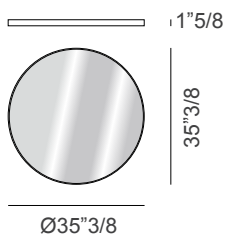

Ron

Design: Norberto Delfinetti

Description

Wall mirror with metal frame painted in titanium color. Available in different shapes and sizes, all offered in the transparent or in the bronzed version. Perfect for any room in the house. Made in Italy.

Dimensions

Round:
Ø35"3/8 x 1"5/8D

Square:
35"5/8W x 1"5/8D x 35"3/8H

Rectangular:
13"3/4W x 1"5/8D x 55"1/8H