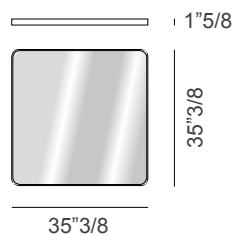

Ron

Design: Norberto Delfinetti

Description

Wall mirror with metal frame painted in titanium color. Available in different shapes and sizes, all offered in the transparent or in the bronzed version. Perfect for any room in the house. Made in Italy.

Dimensions

Round:
Ø35"3/8 x 1"5/8D

Square:
35"5/8W x 1"5/8D x 35"3/8H

Rectangular:
13"3/4W x 1"5/8D x 55"1/8H