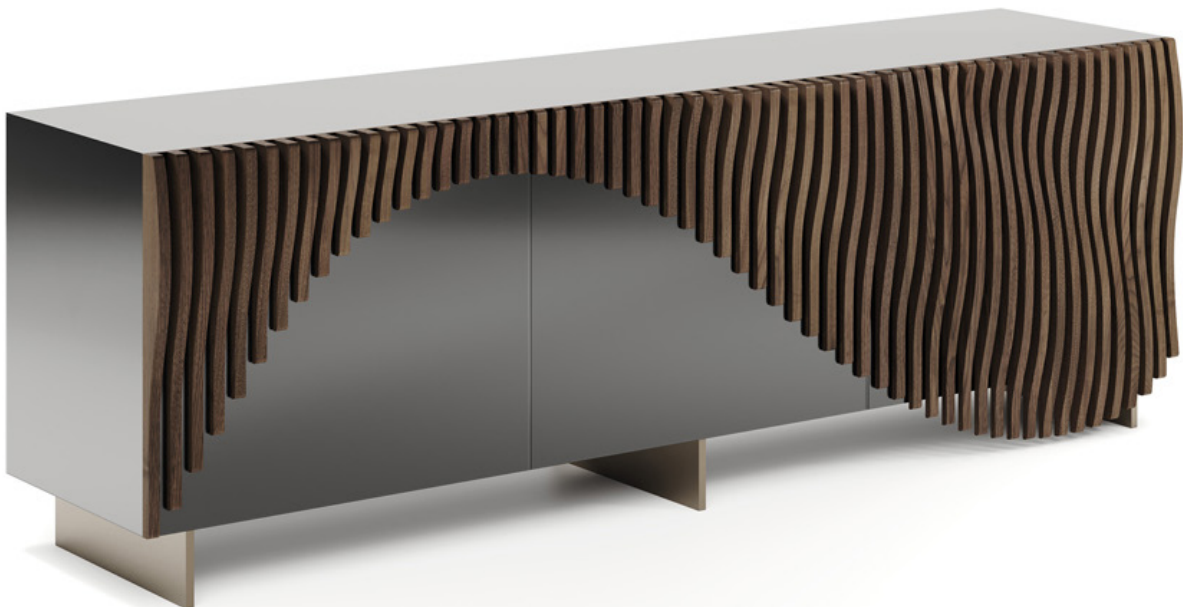

### *Description*

Wooden sideboard with 3 doors. External cover in smoked-mirror glass with slats in solid wood Canaletto walnut or Canaletto Henné finish. Internal glass shelves. Metal legs in bronze finish. Made in Italy.

### *Dimensions*

86"5/8W x 21"5/8D x 28"3/4H