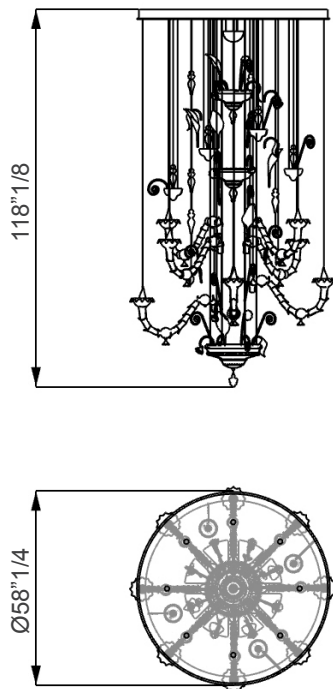

### *Description*

Suspension lamp with mirror glass support. Pendant decorations in transparent or amber Murano glass. LED system. Closing frame included. Available on request without support, with single ceiling connections. Dimmable on request, specifying the type of control system. Made in Italy.

### Dimensions

**A:**  $\text{Ø}58''\frac{1}{4} \times 59''\text{H}$  - (12 spots 3W + 9 G4 1,5W = total 50W 2700-3000K)

**B:**  $\text{Ø}58''\frac{1}{4} \times 118''\frac{1}{8}\text{H}$  - (12 spots 3W + 12 G4 1,5W = total 54W 2700-3000K)

**C:**  $94''\frac{1}{2}\text{W} \times 47''\frac{1}{4}\text{D} \times 118''\frac{1}{8}\text{H}$  - (12 spots 3W + 9 G4 1,5W = total 60W 2700-3000K)

**A**

**B**

**C**