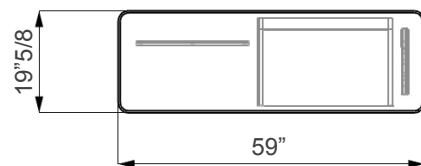

Monolite

Design: Reflex

Description

Desk with legs in bronze or smoked-grey glass with London engravings. Drawer with metal profiles in bronze finish. Bevel wood top in Canaletto walnut or Canaletto Henné, or in bronze with cover in Marmoreflex/Legnoreflex. Made in Italy.

Dimensions

59"W x 19"5/8"D x 30"H

WOOD, MARBLE GLASS AND WOOD GLASS TOP

1" thick wood
with beveled edge

1"5/8 thick wood + Marble
Glass or Wood Glass with
beveled edge