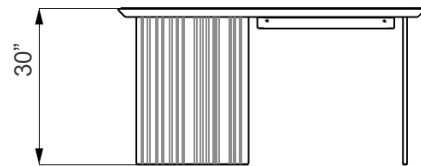

Monolite

Design: Reflex

Description

Desk with legs in bronze or smoked-grey glass with London engravings. Drawer with metal profiles in bronze finish. Bevel wood top in Canaletto walnut or Canaletto Henné, or in bronze with cover in Marmoreflex/Legnoreflex. Made in Italy.

Dimensions

59"W x 19"5/8"D x 30"H

WOOD, MARBLE GLASS AND WOOD GLASS TOP

1" thick wood
with beveled edge

1"5/8 thick wood + Marble
Glass or Wood Glass with
beveled edge