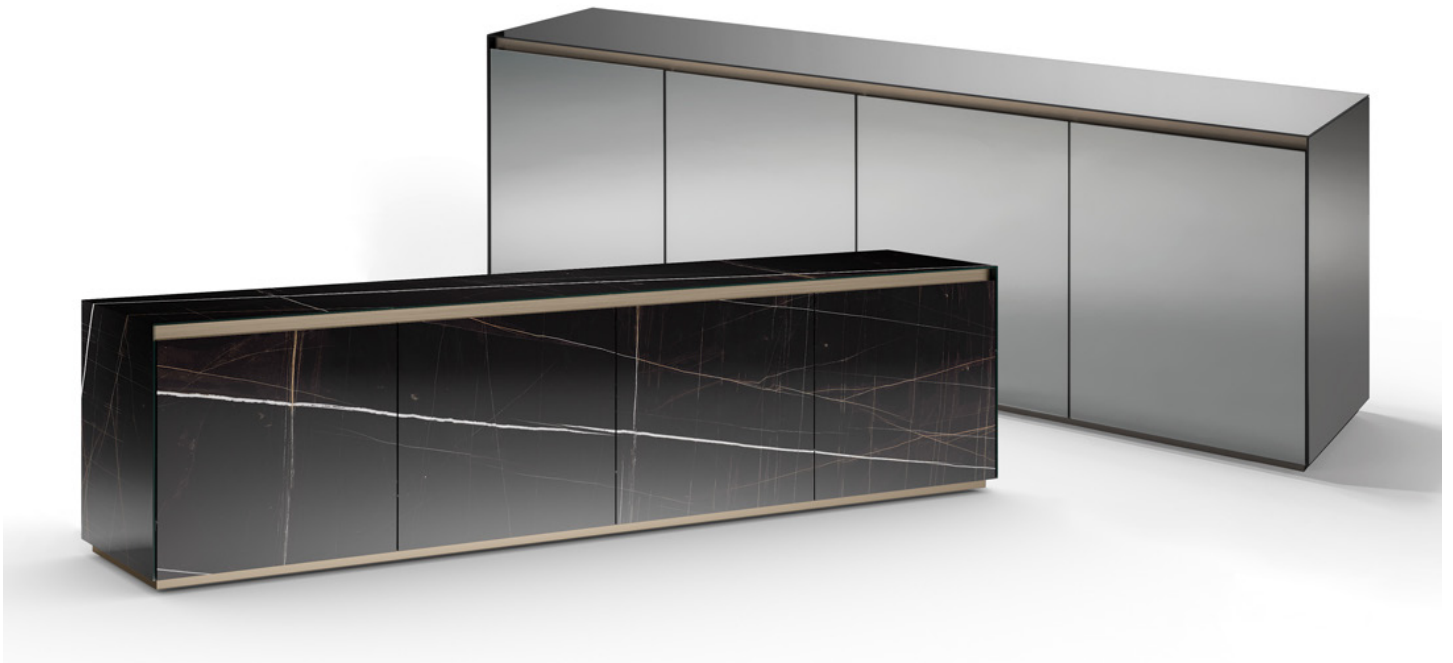

Monolite

Design: Riccardo Lucatello

Description

High or low sideboard with 4 doors and wooden structure covered in glass, available in various finishes. Top profile and plinth in bronze finish. Made in Italy.

Dimensions

High: 86"5/8W x 17"3/4D x 29"1/2H

Low: 86"5/8W x 17"3/4D x 21"5/8H

High

Low