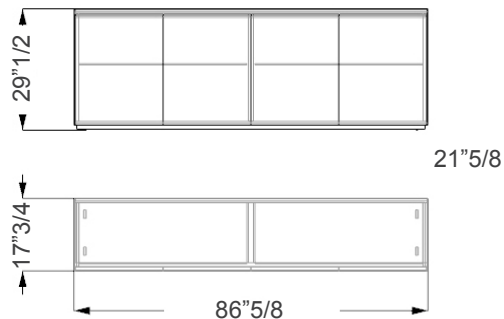

Monolite

Design: Riccardo Lucatello

Description

High or low sideboard with 4 doors and wooden structure covered in glass, available in various finishes. Top profile and plinth in bronze finish. Made in Italy.

Dimensions

High: 86"5/8W x 17"3/4D x 29"1/2H

Low: 86"5/8W x 17"3/4D x 21"5/8H

High

Low