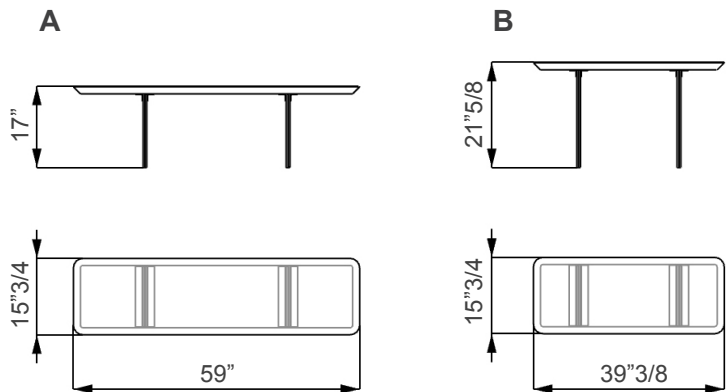

## Description

Sofa back console with two 3/4" thick glass legs. Beveled top in solid wood or wood with Marble glass or Wood glass cover. Various finishes available. Made in Italy.

## Dimensions

**A:** 59"W x 15"3/4D x 17"H

**B:** 39"3/8W x 15"3/4D x 21"5/8H

1"5/8 thick wood  
with beveled edge

1"5/8 thick wood + Marble  
glass with beveled edge