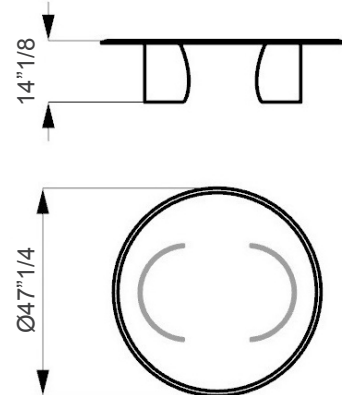

Petalo Acqua

Design: Tulczinsky

Description

Coffee table with curved bases and round, oval or rectangular top with rounded edges in Acqua glass. Made in Italy.

Petalo Acqua

Dimensions

Round top

A: $\text{Ø}39\frac{3}{8}$ x $9\frac{7}{8}$ H

B: $\text{Ø}47\frac{1}{4}$ x $9\frac{7}{8}$ H

C: $\text{Ø}39\frac{3}{8}$ x $14\frac{1}{8}$ H

D: $\text{Ø}47\frac{1}{4}$ x $14\frac{1}{8}$ H

E: $\text{Ø}55\frac{1}{8}$ x $14\frac{1}{8}$ H (3 bases)

Oval top

F: $55\frac{1}{8}$ W x $31\frac{1}{2}$ D x $14\frac{1}{8}$ H

Rectangular, R5"1/8 corners

G: $55\frac{1}{8}$ W x $35\frac{3}{8}$ D x $14\frac{1}{8}$ H

A, B

C

D

E

F