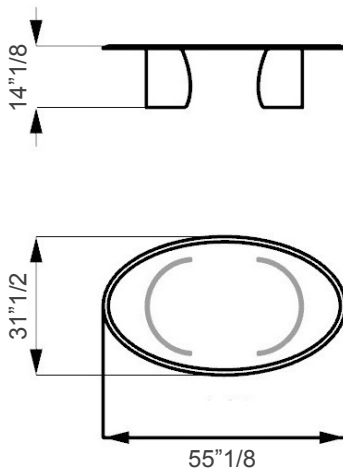

Petalo Acqua

Design: Tulczinsky

Description

Coffee table with curved bases and round, oval or rectangular top with rounded edges in Acqua glass. Made in Italy.

Petalo Acqua

Dimensions

Round top

A: $\text{Ø}39\frac{3}{8}$ x $9\frac{7}{8}$ H

B: $\text{Ø}47\frac{1}{4}$ x $9\frac{7}{8}$ H

C: $\text{Ø}39\frac{3}{8}$ x $14\frac{1}{8}$ H

D: $\text{Ø}47\frac{1}{4}$ x $14\frac{1}{8}$ H

E: $\text{Ø}55\frac{1}{8}$ x $14\frac{1}{8}$ H (3 bases)

Oval top

F: $55\frac{1}{8}$ W x $31\frac{1}{2}$ D x $14\frac{1}{8}$ H

Rectangular, R5"1/8 corners

G: $55\frac{1}{8}$ W x $35\frac{3}{8}$ D x $14\frac{1}{8}$ H

A, B

C

D

E

F