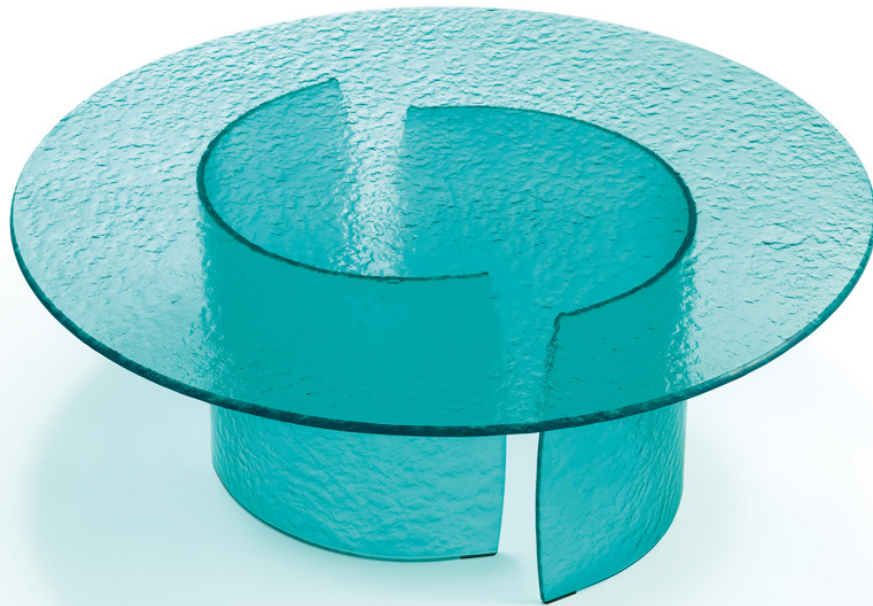

Petalo Acqua

Design: Tulczinsky

Description

Coffee table with curved bases and round, oval or rectangular top with rounded edges in Acqua glass. Made in Italy.

Petalo Acqua

Dimensions

Round top

A: $\text{Ø}39\frac{3}{8}$ x $9\frac{7}{8}$ H

B: $\text{Ø}47\frac{1}{4}$ x $9\frac{7}{8}$ H

C: $\text{Ø}39\frac{3}{8}$ x $14\frac{1}{8}$ H

D: $\text{Ø}47\frac{1}{4}$ x $14\frac{1}{8}$ H

E: $\text{Ø}55\frac{1}{8}$ x $14\frac{1}{8}$ H (3 bases)

Oval top

F: $55\frac{1}{8}$ W x $31\frac{1}{2}$ D x $14\frac{1}{8}$ H

Rectangular, R5"1/8 corners

G: $55\frac{1}{8}$ W x $35\frac{3}{8}$ D x $14\frac{1}{8}$ H

A, B

C

D

E

F