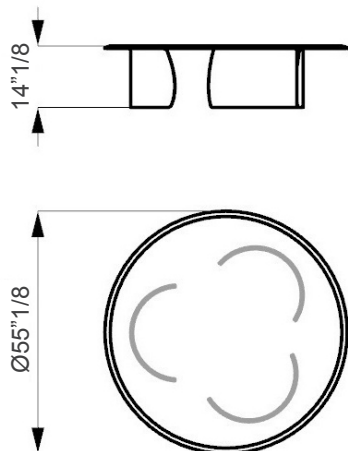

Petalo Acqua

Design: Tulczinsky

Description

Coffee table with curved bases and round, oval or rectangular top with rounded edges in Acqua glass. Made in Italy.

Petalo Acqua

Dimensions

Round top

A: $\text{Ø}39\frac{3}{8}$ x $9\frac{7}{8}$ H

B: $\text{Ø}47\frac{1}{4}$ x $9\frac{7}{8}$ H

C: $\text{Ø}39\frac{3}{8}$ x $14\frac{1}{8}$ H

D: $\text{Ø}47\frac{1}{4}$ x $14\frac{1}{8}$ H

E: $\text{Ø}55\frac{1}{8}$ x $14\frac{1}{8}$ H (3 bases)

Oval top

F: $55\frac{1}{8}$ W x $31\frac{1}{2}$ D x $14\frac{1}{8}$ H

Rectangular, R5"1/8 corners

G: $55\frac{1}{8}$ W x $35\frac{3}{8}$ D x $14\frac{1}{8}$ H

A, B

C

D

E

F