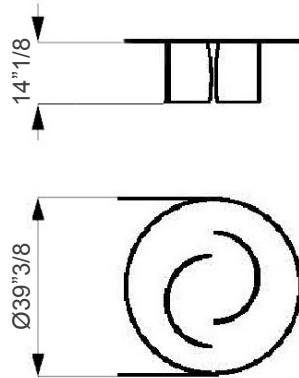

Petalo Acqua

Design: Tulczinsky

Description

Coffee table with curved bases and round, oval or rectangular top with rounded edges in Acqua glass. Made in Italy.

Petalo Acqua

Dimensions

Round top

A: $\text{Ø}39\frac{3}{8}$ x $9\frac{7}{8}$ H

B: $\text{Ø}47\frac{1}{4}$ x $9\frac{7}{8}$ H

C: $\text{Ø}39\frac{3}{8}$ x $14\frac{1}{8}$ H

D: $\text{Ø}47\frac{1}{4}$ x $14\frac{1}{8}$ H

E: $\text{Ø}55\frac{1}{8}$ x $14\frac{1}{8}$ H (3 bases)

Oval top

F: $55\frac{1}{8}$ W x $31\frac{1}{2}$ D x $14\frac{1}{8}$ H

Rectangular, R5"1/8 corners

G: $55\frac{1}{8}$ W x $35\frac{3}{8}$ D x $14\frac{1}{8}$ H

A, B

C

D

E

F