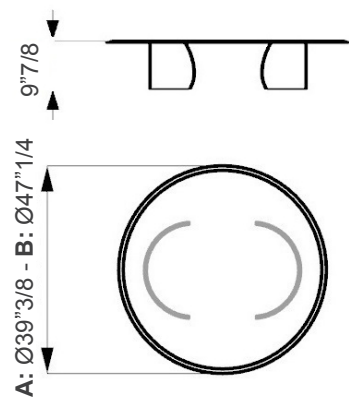

Petalo Acqua

Design: Tulczinsky

Description

Coffee table with curved bases and round, oval or rectangular top with rounded edges in Acqua glass. Made in Italy.

Petalo Acqua

Dimensions

Round top

A: $\text{Ø}39\frac{3}{8}$ x $9\frac{7}{8}$ H

B: $\text{Ø}47\frac{1}{4}$ x $9\frac{7}{8}$ H

C: $\text{Ø}39\frac{3}{8}$ x $14\frac{1}{8}$ H

D: $\text{Ø}47\frac{1}{4}$ x $14\frac{1}{8}$ H

E: $\text{Ø}55\frac{1}{8}$ x $14\frac{1}{8}$ H (3 bases)

Oval top

F: $55\frac{1}{8}$ W x $31\frac{1}{2}$ D x $14\frac{1}{8}$ H

Rectangular, R5"1/8 corners

G: $55\frac{1}{8}$ W x $35\frac{3}{8}$ D x $14\frac{1}{8}$ H

A, B

C

D

E

F