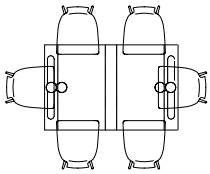

LEGS

OVAL

ROUND

GLASS

Patented junction

Policeto

Dimensions

A: 55"1/8 - 86"5/8W x 35"3/8D x 29"1/2H

B: 63" - 94"1/2W x 39"3/8D x 29"1/2H

C: 63" - 102"3/8W x 39"3/8D x 29"1/2H

D: 70"7/8 - 102"3/8W x 39"3/8D x 29"1/2H

E: 70"7/8 - 110"1/4W x 39"3/8D x 29"1/2H

F: 78"3/4 - 118"1/8W x 39"3/8D x 29"1/2H

A

Closed - 6 seats
55"1/8 x 35"3/8 x 29"1/2

Open - 8 seats
86"5/8 x 35"3/8 x 29"1/2

B

Closed - 6 seats
63" x 39"3/8 x 29"1/2

Open - 10 seats
94"1/2 x 39"3/8 x 29"1/2

C

Closed - 6 seats
63" x 39"3/8 x 29"1/2

Open - 10 seats
102"3/8 x 39"3/8 x 29"1/2

D

Closed - 6 seats
70"7/8 x 39"3/8 x 29"1/2

Open - 10 seats
102"3/8 x 39"3/8 x 29"1/2

E

Closed - 6 seats
70"7/8 x 39"3/8 x 29"1/2

Open - 12 seats
110"1/4 x 39"3/8 x 29"1/2

F

Closed - 8 seats
78"3/4 x 39"3/8 x 29"1/2