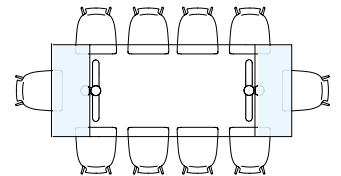

LEGS

OVAL

ROUND

GLASS

Patented junction

Policeto

Dimensions

A: 55"1/8 - 86"5/8W x 35"3/8D x 29"1/2H

B: 63" - 94"1/2W x 39"3/8D x 29"1/2H

C: 63" - 102"3/8W x 39"3/8D x 29"1/2H

D: 70"7/8 - 102"3/8W x 39"3/8D x 29"1/2H

E: 70"7/8 - 110"1/4W x 39"3/8D x 29"1/2H

F: 78"3/4 - 118"1/8W x 39"3/8D x 29"1/2H

A

Closed - 6 seats
55"1/8 x 35"3/8 x 29"1/2

Open - 8 seats
86"5/8 x 35"3/8 x 29"1/2

B

Closed - 6 seats
63" x 39"3/8 x 29"1/2

Open - 10 seats
94"1/2 x 39"3/8 x 29"1/2

C

Closed - 6 seats
63" x 39"3/8 x 29"1/2

Open - 10 seats
102"3/8 x 39"3/8 x 29"1/2

D

Closed - 6 seats
70"7/8 x 39"3/8 x 29"1/2

Open - 10 seats
102"3/8 x 39"3/8 x 29"1/2

E

Closed - 6 seats
70"7/8 x 39"3/8 x 29"1/2

Open - 12 seats
110"1/4 x 39"3/8 x 29"1/2

F

Closed - 8 seats
78"3/4 x 39"3/8 x 29"1/2