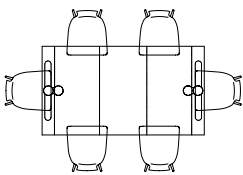

LEGS

OVAL

ROUND

GLASS

Patented junction

Policeto

Dimensions

A: 55"1/8 - 86"5/8W x 35"3/8D x 29"1/2H

B: 63" - 94"1/2W x 39"3/8D x 29"1/2H

C: 63" - 102"3/8W x 39"3/8D x 29"1/2H

D: 70"7/8 - 102"3/8W x 39"3/8D x 29"1/2H

E: 70"7/8 - 110"1/4W x 39"3/8D x 29"1/2H

F: 78"3/4 - 118"1/8W x 39"3/8D x 29"1/2H

A

Closed - 6 seats
55"1/8 x 35"3/8 x 29"1/2

Open - 8 seats
86"5/8 x 35"3/8 x 29"1/2

B

Closed - 6 seats
63" x 39"3/8 x 29"1/2

Open - 10 seats
94"1/2 x 39"3/8 x 29"1/2

C

Closed - 6 seats
63" x 39"3/8 x 29"1/2

Open - 10 seats
102"3/8 x 39"3/8 x 29"1/2

D

Closed - 6 seats
70"7/8 x 39"3/8 x 29"1/2

Open - 10 seats
102"3/8 x 39"3/8 x 29"1/2

E

Closed - 6 seats
70"7/8 x 39"3/8 x 29"1/2

Open - 12 seats
110"1/4 x 39"3/8 x 29"1/2

F

Closed - 8 seats
78"3/4 x 39"3/8 x 29"1/2