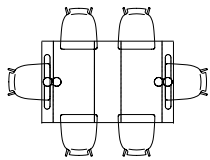

LEGS

OVAL

ROUND

GLASS

Patented junction

Policeto

Dimensions

A: 55"1/8 - 86"5/8W x 35"3/8D x 29"1/2H

B: 63" - 94"1/2W x 39"3/8D x 29"1/2H

C: 63" - 102"3/8W x 39"3/8D x 29"1/2H

D: 70"7/8 - 102"3/8W x 39"3/8D x 29"1/2H

E: 70"7/8 - 110"1/4W x 39"3/8D x 29"1/2H

F: 78"3/4 - 118"1/8W x 39"3/8D x 29"1/2H

A

Closed - 6 seats
55"1/8 x 35"3/8 x 29"1/2

Open - 8 seats
86"5/8 x 35"3/8 x 29"1/2

B

Closed - 6 seats
63" x 39"3/8 x 29"1/2

Open - 10 seats
94"1/2 x 39"3/8 x 29"1/2

C

Closed - 6 seats
63" x 39"3/8 x 29"1/2

Open - 10 seats
102"3/8 x 39"3/8 x 29"1/2

D

Closed - 6 seats
70"7/8 x 39"3/8 x 29"1/2

Open - 10 seats
102"3/8 x 39"3/8 x 29"1/2

E

Closed - 6 seats
70"7/8 x 39"3/8 x 29"1/2

Open - 12 seats
110"1/4 x 39"3/8 x 29"1/2

F

Closed - 8 seats
78"3/4 x 39"3/8 x 29"1/2