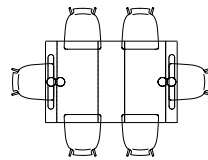

LEGS

OVAL

ROUND

GLASS

Patented junction

Policeto

Dimensions

A: 55"1/8 - 86"5/8W x 35"3/8D x 29"1/2H

B: 63" - 94"1/2W x 39"3/8D x 29"1/2H

C: 63" - 102"3/8W x 39"3/8D x 29"1/2H

D: 70"7/8 - 102"3/8W x 39"3/8D x 29"1/2H

E: 70"7/8 - 110"1/4W x 39"3/8D x 29"1/2H

F: 78"3/4 - 118"1/8W x 39"3/8D x 29"1/2H

A

Closed - 6 seats
55"1/8 x 35"3/8 x 29"1/2

Open - 8 seats
86"5/8 x 35"3/8 x 29"1/2

B

Closed - 6 seats
63" x 39"3/8 x 29"1/2

Open - 10 seats
94"1/2 x 39"3/8 x 29"1/2

C

Closed - 6 seats
63" x 39"3/8 x 29"1/2

Open - 10 seats
102"3/8 x 39"3/8 x 29"1/2

D

Closed - 6 seats
70"7/8 x 39"3/8 x 29"1/2

Open - 10 seats
102"3/8 x 39"3/8 x 29"1/2

E

Closed - 6 seats
70"7/8 x 39"3/8 x 29"1/2

Open - 12 seats
110"1/4 x 39"3/8 x 29"1/2

F

Closed - 8 seats
78"3/4 x 39"3/8 x 29"1/2