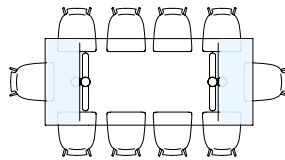

LEGS

OVAL

ROUND

GLASS

Patented junction

Policeto

Dimensions

A: 55"1/8 - 86"5/8W x 35"3/8D x 29"1/2H

B: 63" - 94"1/2W x 39"3/8D x 29"1/2H

C: 63" - 102"3/8W x 39"3/8D x 29"1/2H

D: 70"7/8 - 102"3/8W x 39"3/8D x 29"1/2H

E: 70"7/8 - 110"1/4W x 39"3/8D x 29"1/2H

F: 78"3/4 - 118"1/8W x 39"3/8D x 29"1/2H

A

Closed - 6 seats
55"1/8 x 35"3/8 x 29"1/2

Open - 8 seats
86"5/8 x 35"3/8 x 29"1/2

B

Closed - 6 seats
63" x 39"3/8 x 29"1/2

Open - 10 seats
94"1/2 x 39"3/8 x 29"1/2

C

Closed - 6 seats
63" x 39"3/8 x 29"1/2

Open - 10 seats
102"3/8 x 39"3/8 x 29"1/2

D

Closed - 6 seats
70"7/8 x 39"3/8 x 29"1/2

Open - 10 seats
102"3/8 x 39"3/8 x 29"1/2

E

Closed - 6 seats
70"7/8 x 39"3/8 x 29"1/2

Open - 12 seats
110"1/4 x 39"3/8 x 29"1/2

F

Closed - 8 seats
78"3/4 x 39"3/8 x 29"1/2