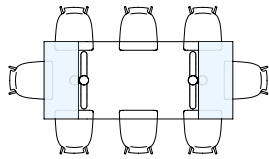

LEGS

OVAL

ROUND

GLASS

Patented junction

Policeto

Dimensions

A: 55"1/8 - 86"5/8W x 35"3/8D x 29"1/2H

B: 63" - 94"1/2W x 39"3/8D x 29"1/2H

C: 63" - 102"3/8W x 39"3/8D x 29"1/2H

D: 70"7/8 - 102"3/8W x 39"3/8D x 29"1/2H

E: 70"7/8 - 110"1/4W x 39"3/8D x 29"1/2H

F: 78"3/4 - 118"1/8W x 39"3/8D x 29"1/2H

A

Closed - 6 seats
55"1/8 x 35"3/8 x 29"1/2

Open - 8 seats
86"5/8 x 35"3/8 x 29"1/2

B

Closed - 6 seats
63" x 39"3/8 x 29"1/2

Open - 10 seats
94"1/2 x 39"3/8 x 29"1/2

C

Closed - 6 seats
63" x 39"3/8 x 29"1/2

Open - 10 seats
102"3/8 x 39"3/8 x 29"1/2

D

Closed - 6 seats
70"7/8 x 39"3/8 x 29"1/2

Open - 10 seats
102"3/8 x 39"3/8 x 29"1/2

E

Closed - 6 seats
70"7/8 x 39"3/8 x 29"1/2

Open - 12 seats
110"1/4 x 39"3/8 x 29"1/2

F

Closed - 8 seats
78"3/4 x 39"3/8 x 29"1/2