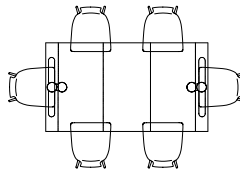

LEGS

OVAL

ROUND

GLASS

Patented junction

Policeto

Dimensions

A: 55"1/8 - 86"5/8W x 35"3/8D x 29"1/2H

B: 63" - 94"1/2W x 39"3/8D x 29"1/2H

C: 63" - 102"3/8W x 39"3/8D x 29"1/2H

D: 70"7/8 - 102"3/8W x 39"3/8D x 29"1/2H

E: 70"7/8 - 110"1/4W x 39"3/8D x 29"1/2H

F: 78"3/4 - 118"1/8W x 39"3/8D x 29"1/2H

A

Closed - 6 seats
55"1/8 x 35"3/8 x 29"1/2

Open - 8 seats
86"5/8 x 35"3/8 x 29"1/2

B

Closed - 6 seats
63" x 39"3/8 x 29"1/2

Open - 10 seats
94"1/2 x 39"3/8 x 29"1/2

C

Closed - 6 seats
63" x 39"3/8 x 29"1/2

Open - 10 seats
102"3/8 x 39"3/8 x 29"1/2

D

Closed - 6 seats
70"7/8 x 39"3/8 x 29"1/2

Open - 10 seats
102"3/8 x 39"3/8 x 29"1/2

E

Closed - 6 seats
70"7/8 x 39"3/8 x 29"1/2

Open - 12 seats
110"1/4 x 39"3/8 x 29"1/2

F

Closed - 8 seats
78"3/4 x 39"3/8 x 29"1/2