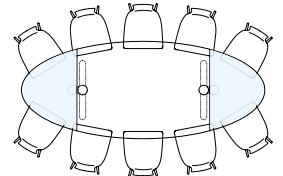

LEGS

OVAL

ROUND

GLASS

Dimensions

63" - 110"1/4W x 43"1/4D x 29"1/2H

Closed - 6 seats
63" x 43"1/4 x 29"1/2

Open - 10 seats
110"1/4 x 43"1/4 x 29"1/2