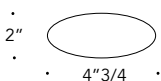

LEGS

OVAL

ROUND

GLASS

Dimensions

63" - 110"1/4W x 43"1/4D x 29"1/2H

Closed - 6 seats
63" x 43"1/4 x 29"1/2

Open - 10 seats
110"1/4 x 43"1/4 x 29"1/2