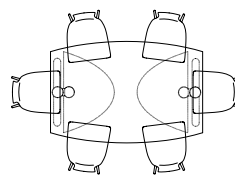

LEGS

OVAL

ROUND

GLASS

Dimensions

63" - 110"1/4W x 43"1/4D x 29"1/2H

Closed - 6 seats
63" x 43"1/4 x 29"1/2

Open - 10 seats
110"1/4 x 43"1/4 x 29"1/2