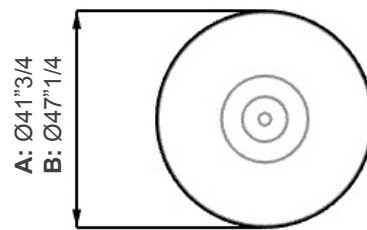

Rondo

Design: Reflex

Description

Lounge table with central metal base in bronze, brass, dark brass or titanium finish. Round or oval top available in 1" thick beveled Canaletto wood, in bronze lacquered beveled wood with cover in Marmoreflex/Legnoreflex or in Marmoreflex/Legnoreflex with Wing edge. Made in Italy.

Rondo

Dimensions

A: Ø41"3/4 x 25"5/8H

B: Ø47"1/4 x 25"5/8H

C: 53"1/8W x 31"1/2D x 25"5/8H

WOODEN TOP

1" thick wood
with beveled edge

1" thick wood + Marble Glass or
Wood Glass with beveled edge