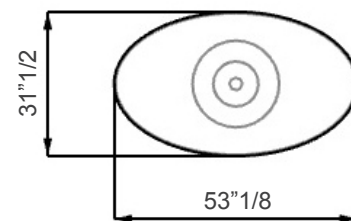

Rondo

Design: Reflex

Description

Lounge table with central metal base in bronze, brass, dark brass or titanium finish. Round or oval top available in 1" thick beveled Canaletto wood, in bronze lacquered beveled wood with cover in Marmoreflex/Legnoreflex or in Marmoreflex/Legnoreflex with Wing edge. Made in Italy.

Rondo

Dimensions

A: Ø41"3/4 x 25"5/8H

B: Ø47"1/4 x 25"5/8H

C: 53"1/8W x 31"1/2D x 25"5/8H

WOODEN TOP

1" thick wood
with beveled edge

1" thick wood + Marble Glass or
Wood Glass with beveled edge