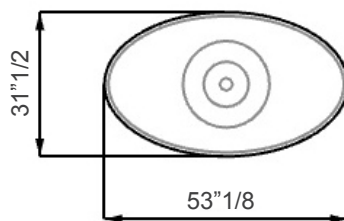

Rondo

Design: Reflex

Description

Lounge table with central metal base in bronze, brass, dark brass or titanium finish. Round or oval top available in 1" thick beveled Canaletto wood, in bronze lacquered beveled wood with cover in Marmoreflex/Legnoreflex or in Marmoreflex/Legnoreflex with Wing edge. Made in Italy.

Rondo

Dimensions

A: Ø41"3/4 x 25"5/8H

B: Ø47"1/4 x 25"5/8H

C: 53"1/8W x 31"1/2D x 25"5/8H

WOODEN TOP

1" thick wood
with beveled edge

1" thick wood + Marble Glass or
Wood Glass with beveled edge