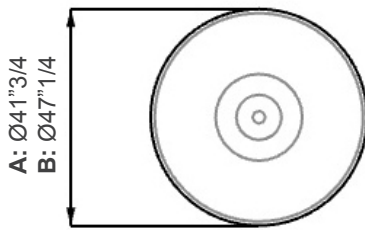

Rondo

Design: Reflex

Description

Lounge table with central metal base in bronze, brass, dark brass or titanium finish. Round or oval top available in 1" thick beveled Canaletto wood, in bronze lacquered beveled wood with cover in Marmoreflex/Legnoreflex or in Marmoreflex/Legnoreflex with Wing edge. Made in Italy.

Rondo

Dimensions

A: Ø41"3/4 x 25"5/8H

B: Ø47"1/4 x 25"5/8H

C: 53"1/8W x 31"1/2D x 25"5/8H

WOODEN TOP

1" thick wood
with beveled edge

1" thick wood + Marble Glass or
Wood Glass with beveled edge