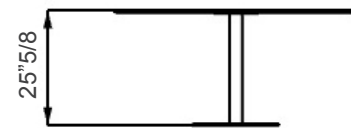

Rondo

Design: Reflex

Description

Lounge table with central metal base in bronze, brass, dark brass or titanium finish. Round or oval top available in 1" thick beveled Canaletto wood, in bronze lacquered beveled wood with cover in Marmoreflex/Legnoreflex or in Marmoreflex/Legnoreflex with Wing edge. Made in Italy.

Rondo

Dimensions

A: Ø41"3/4 x 25"5/8H

B: Ø47"1/4 x 25"5/8H

C: 53"1/8W x 31"1/2D x 25"5/8H

WOODEN TOP

1" thick wood
with beveled edge

1" thick wood + Marble Glass or
Wood Glass with beveled edge