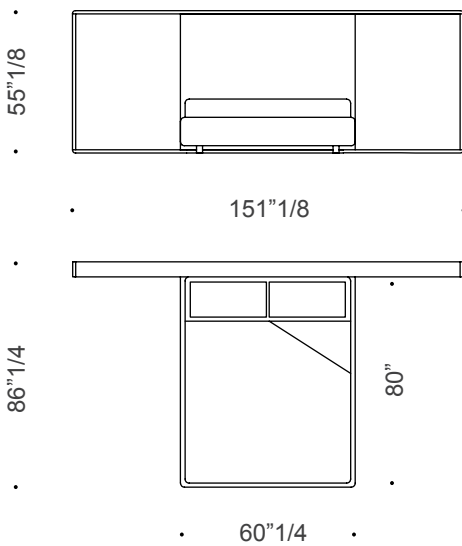

Space XL

Design: Emanuele Missaglia

Description

Double bed with wooden structure. Headboard with wooden frame in bronze, satin brass, satin dark brass or satin titanium finish. Padded central section upholstered in leather or fabric with quilting. Side wings in Marmoreflex with LED backlighting. Headboard in special height up to 126" is available on demand. Plain bedframe. Slatted support included. Made in Italy.

Space XL

Dimensions

Queen size: 151"1/8W x 86"1/4D x 55"1/8H (slats 60"1/4 x 80")

King size: 167"W x 86"1/4D x 55"1/8H (slats 76" x 80")

Queen size

King size