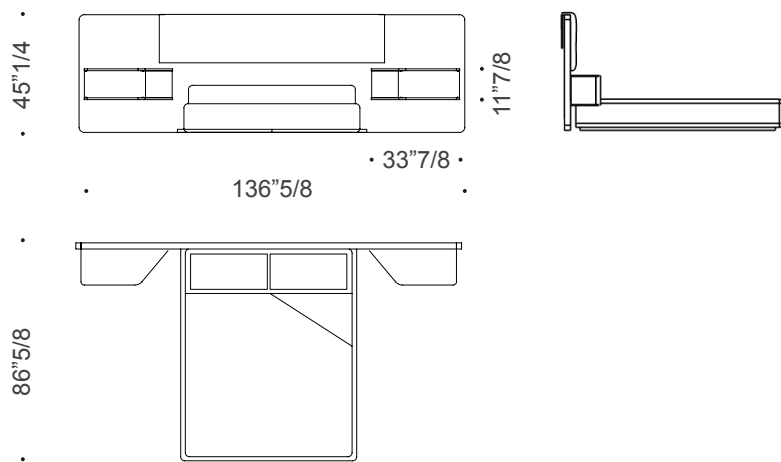

Wave XL

Design: R&C Reflex

Description

Double bed with wooden structure. Headboard in Canaletto walnut or Canaletto Henné with a padded insert, same as the bed frame, upholstered in fabrics or leathers as per collection. Wooden plinth in bronze finish. Slatted support included. Optional suspended nightstands in bronze finish, with top cover in glass painted in bronze. Structure and door upholstered as the bed. Arrangement to install switches and sockets can also be included on demand. Made in Italy.

Wave XL

Dimensions

Queen size: 136"5/8W x 86"5/8D x 45"1/4H (slats 60"1/4 x 80")

King size: 156"1/4W x 86"5/8D x 45"1/4H (slats 76" x 80")

Queen size

King size